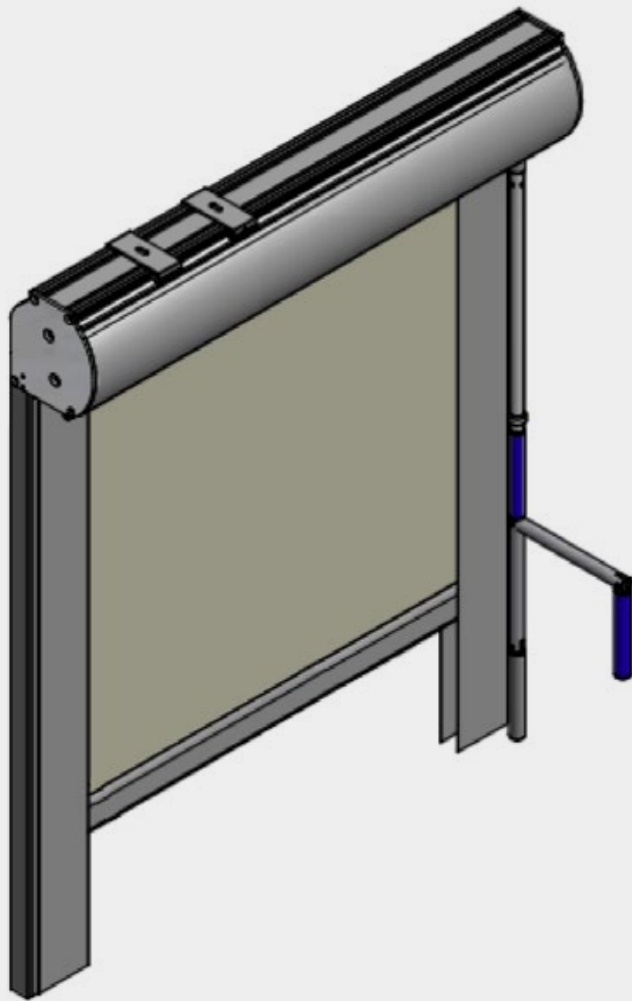

C130

Room darkening roller blind. This system is commonly used for studios, conference rooms, IT rooms or science laboratories. The C130 is manufactured with an extruded aluminium two part head box which comes in a 130mm cassette size. The roller tube for this system is 85mm reinforced extruded aluminium tube.

5 year

Max. size

Width 4500mm
Drop 3200mm (5000mm
without side channels
Surface 22.5m²

Fabrics

Artisan
Artisan+
Artisan Black-Out
Sombra Eco
Diffusor
Bespoke

C130 Specifications

Headbox

Brackets

Brush Strip

Bottom Bar

Crank

Side Channel

Bracket Detail