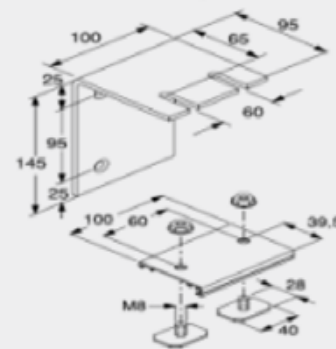

5 year

Max. size

Width 4500mm
Drop 3200mm (5000mm
without side channels
Surface 22.5m²

Fabrics

Artisan
Artisan+
Artisan Black-Out
Sombra Eco
Diffusor
Bespoke

C130 Specifications

Headbox

Brackets

Brush Strip

Bottom Bar

Crank

Side Channel

Bracket Detail