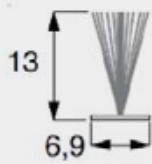

5 year

Max. size

Width 4500mm
Drop 3200mm (5000mm
without side channels
Surface 22.5m²

Fabrics

Artisan
Artisan+
Artisan Black-Out
Sombra Eco
Diffusor
Bespoke

C130 Specifications

Headbox

Brackets

Brush Strip

Bottom Bar

Crank

Side Channel

Bracket Detail