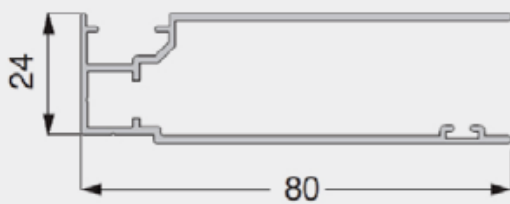

C130

Room darkening roller blind. This system is commonly used for studios, conference rooms, IT rooms or science laboratories. The C130 is manufactured with an extruded aluminium two part head box which comes in a 130mm cassette size. The roller tube for this system is 85mm reinforced extruded aluminium tube.

5 year

Max. size

Width 4500mm
Drop 3200mm (5000mm
without side channels
Surface 22.5m²

Fabrics

Artisan
Artisan+
Artisan Black-Out
Sombra Eco
Diffusor
Bespoke

C130 Specifications

Headbox

Brackets

Brush Strip

Bottom Bar

Crank

Side Channel

Bracket Detail