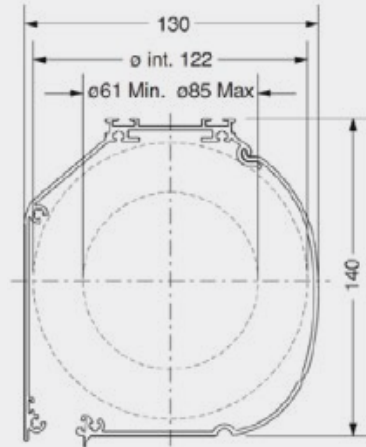

5 year

Max. size

Width 4500mm
Drop 3200mm (5000mm
without side channels
Surface 22.5m²

Fabrics

Artisan
Artisan+
Artisan Black-Out
Sombra Eco
Diffusor
Bespoke

C130 Specifications

Headbox

Brackets

Brush Strip

Bottom Bar

Crank

Side Channel

Bracket Detail