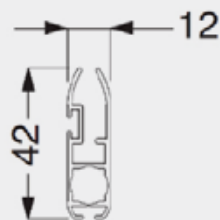

5 year

Max. size

Width 4500mm
Drop 3200mm (5000mm
without side channels
Surface 22.5m²

Fabrics

Artisan
Artisan+
Artisan Black-Out
Sombra Eco
Diffusor
Bespoke

C130 Specifications

Headbox

Brackets

Brush Strip

Bottom Bar

Crank

Side Channel

Bracket Detail