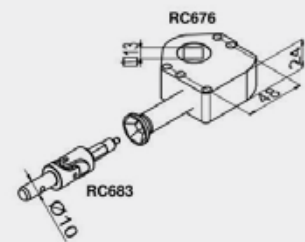

C130

Room darkening roller blind. This system is commonly used for studios, conference rooms, IT rooms or science laboratories. The C130 is manufactured with an extruded aluminium two part head box which comes in a 130mm cassette size. The roller tube for this system is 85mm reinforced extruded aluminium tube.

Standard

Fixed Crank
Side Channels
White RAL9016 Hardware

Optional

Detachable Crank
240v Hardwired Wall Switch
240v Remote Control
Battery
No Side Channels
Black RAL9005 Hardware
Grey Anodised Hardware

Warranty

5 year

Max. size

Width 4500mm
Drop 3200mm (5000mm
without side channels
Surface 22.5m²

Fabrics

Artisan
Artisan+
Artisan Black-Out
Sombra Eco
Diffusor
Bespoke

C130 Specifications

Headbox

Brackets

Brush Strip

Bottom Bar

Crank

Side Channel

Bracket Detail