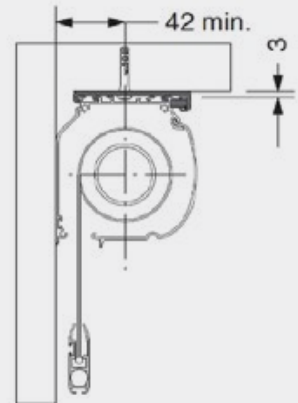

## Max. size

Width 2100mm  
Drop 2200mm  
Surface 4.6m<sup>2</sup>

# C63 Specifications

**Headbox**

**Top Fix**

**Face Fix**

**Brush Strip**

**Bottom Bar**

**Side Channel**

**Bracket Detail**