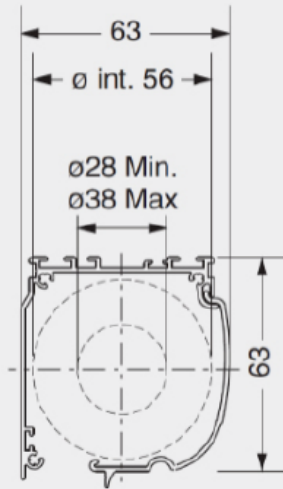

## Max. size

Width 2100mm  
Drop 2200mm  
Surface 4.6m<sup>2</sup>

# C63 Specifications

**Headbox**

**Top Fix**

**Face Fix**

**Brush Strip**

**Bottom Bar**

**Side Channel**

**Bracket Detail**