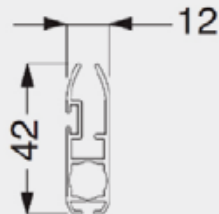

## Max. size

Width 2100mm  
Drop 2200mm  
Surface 4.6m<sup>2</sup>

# C63 Specifications

**Headbox**

**Top Fix**

**Face Fix**

**Brush Strip**

**Bottom Bar**

**Side Channel**

**Bracket Detail**

**Side Channel Option**