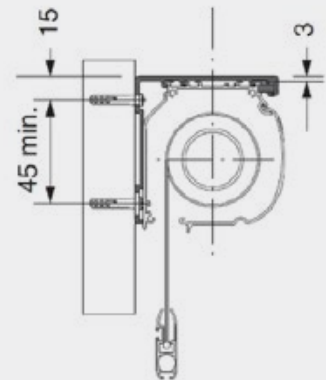

## Max. size

Width 2100mm  
Drop 2200mm  
Surface 4.6m<sup>2</sup>

# C63 Specifications

**Headbox**

**Top Fix**

**Face Fix**

**Brush Strip**

**Bottom Bar**

**Side Channel**

**Bracket Detail**

**Side Channel Option**