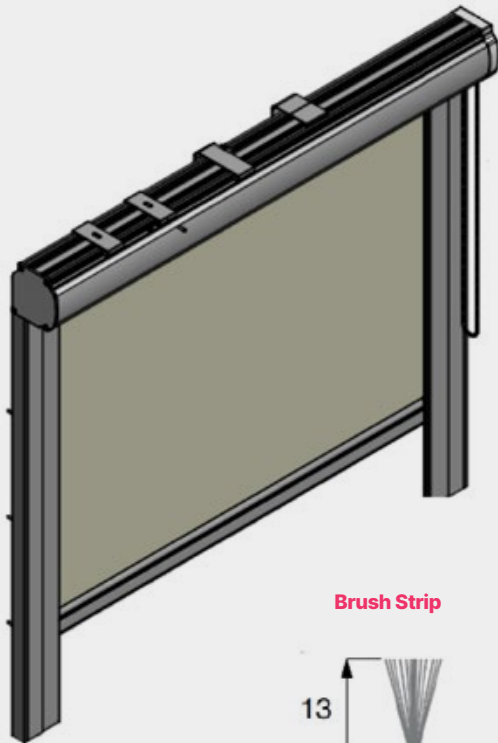

C63 Specifications