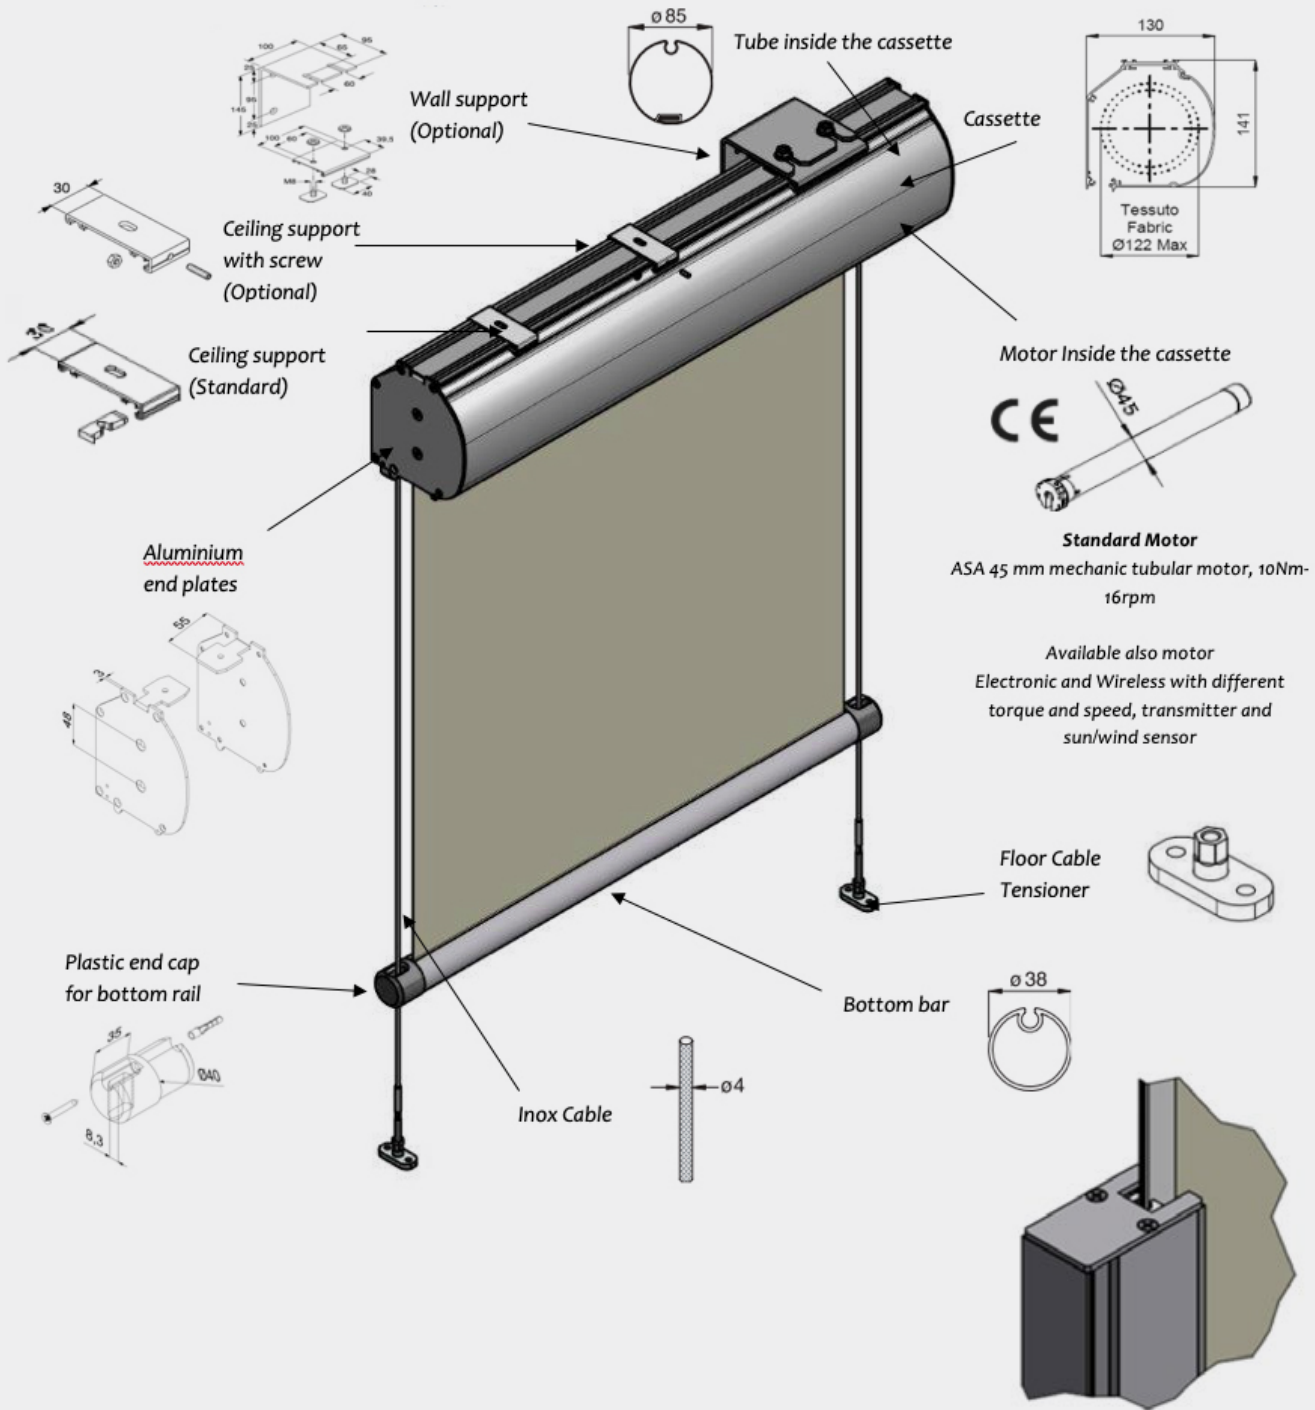

130mm Guidewire Specifications