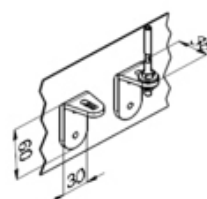

EX83

Heavy duty cassetted roller blind for external applications. Manufactured with an extruded aluminium two part head box with choice of 4mm steel side guide wires or the z-lock side channels for black out performance. Cassette size is 83mm.

Standard

Fixed Crank
Side Guide Wires

Optional

Detachable Crank
240v Hardwired Wall Switch
240v Remote Control
Z-lock Side Channels

Warranty

5 year

Max. size

Width 2800mm
Length 3500m
Surface 10m²

Fabrics

Sombra Tensile
Diffusor
Bespoke

EX83 Specifications

Options

End Plates for lateral fixing

Wall/Lateral Brackets