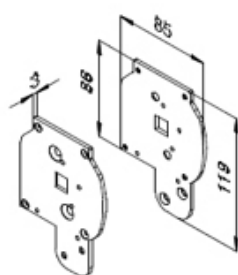

Options

End Plates for lateral fixing