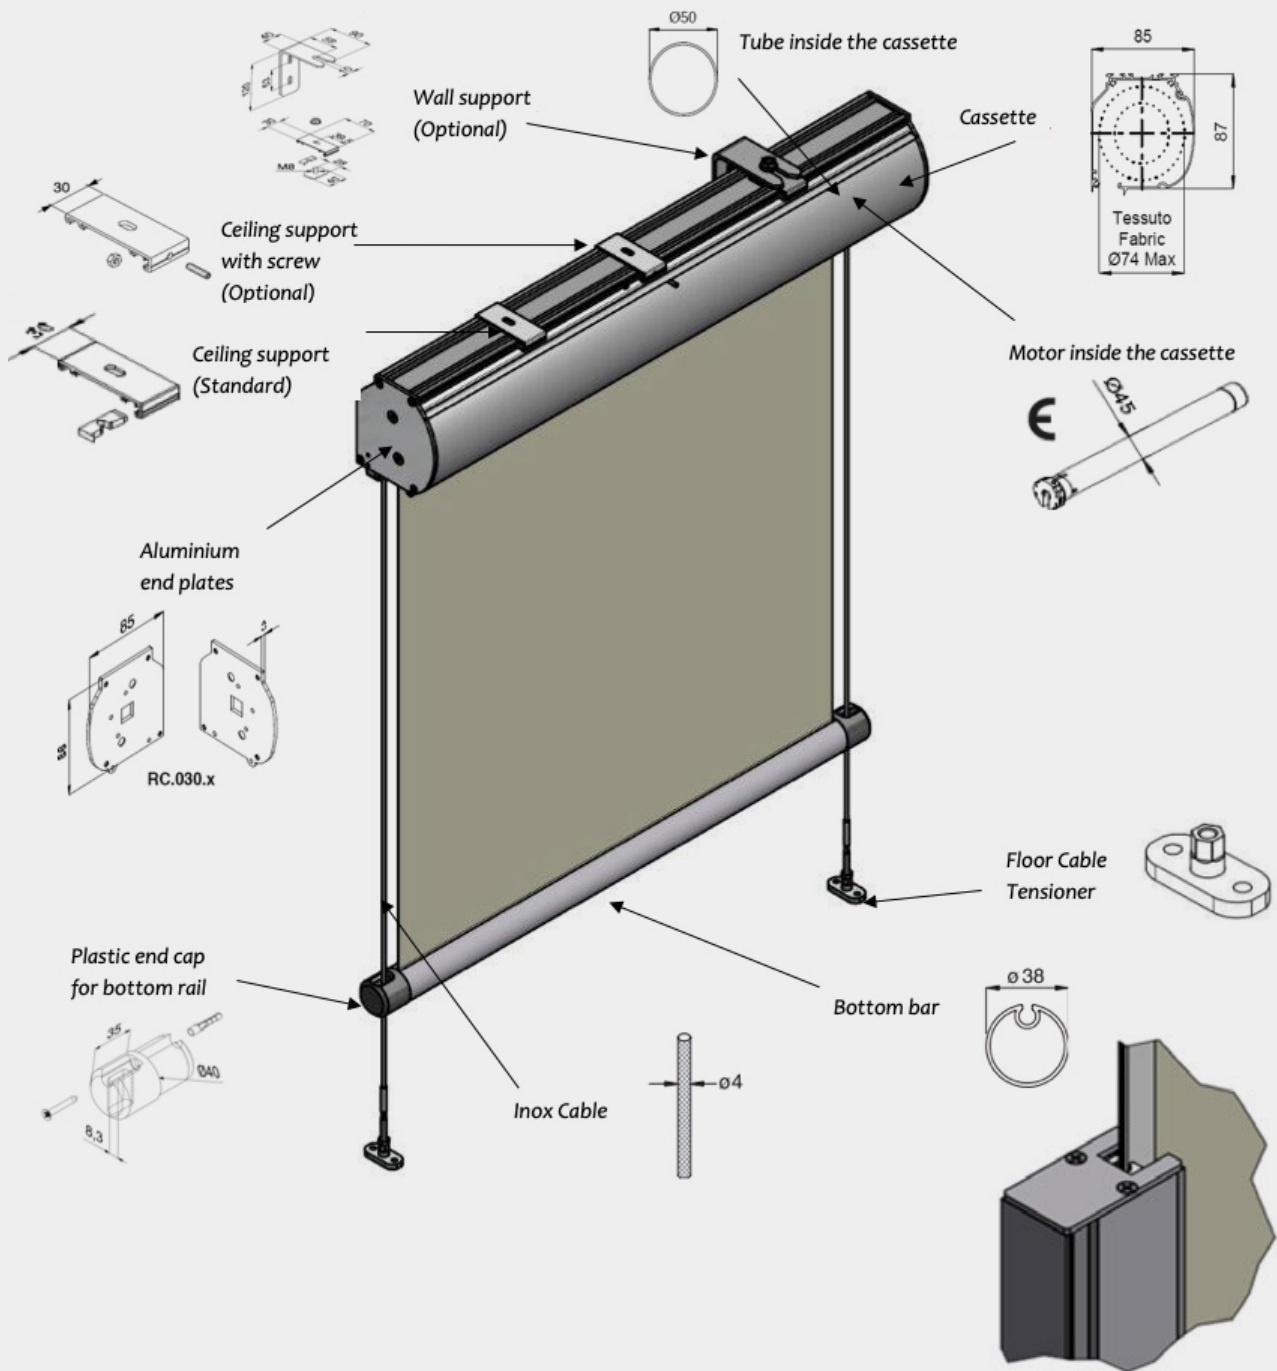

EX83

Heavy duty cassetted roller blind for external applications. Manufactured with an extruded aluminium two part head box with choice of 4mm steel side guide wires or the z-lock side channels for black out performance. Cassette size is 83mm.

Standard

Fixed Crank
Side Guide Wires

Optional

Detachable Crank
240v Hardwired Wall Switch
240v Remote Control
Z-lock Side Channels

Warranty

5 year

Max. size

Width 2800mm
Length 3500m
Surface 10m²

Fabrics

Sombra Tensile
Diffusor
Bespoke

EX83 Specifications

Options

End Plates for lateral fixing

Wall/Lateral Brackets