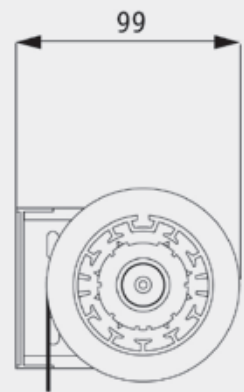

Buro 500 Specifications

Face Fix