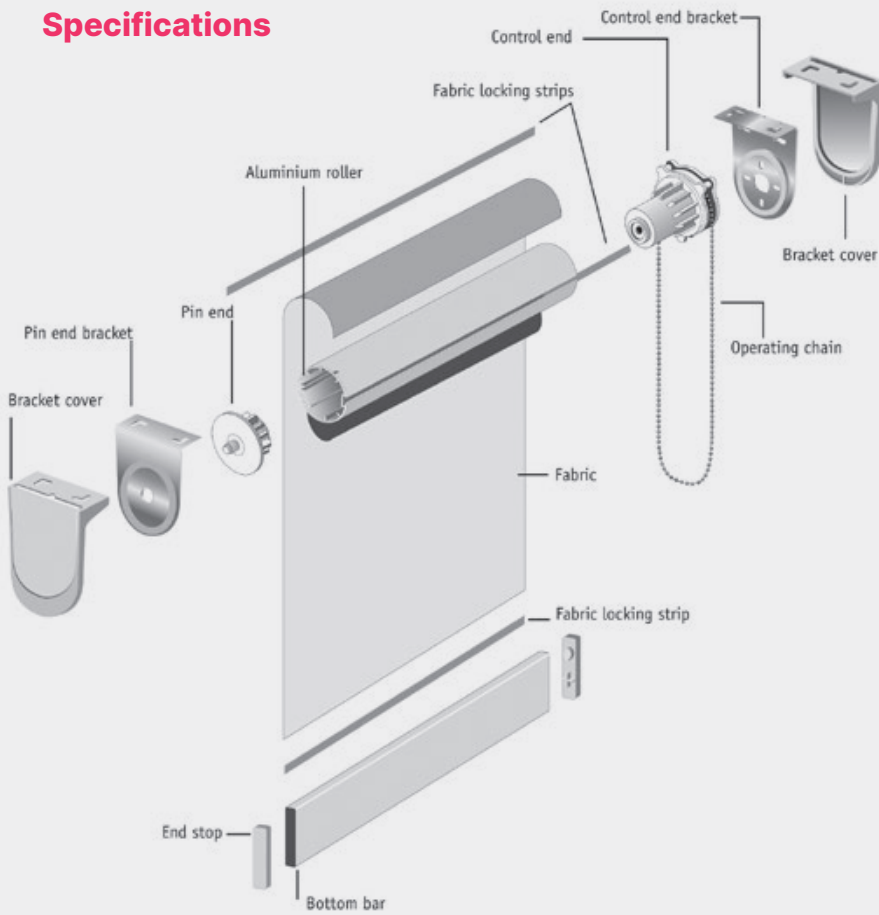

Buro 500 Specifications