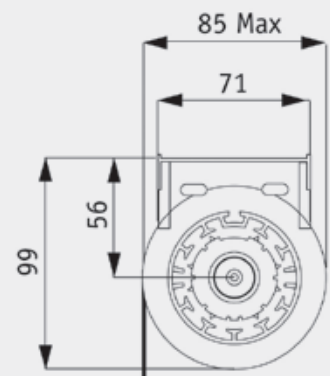

Buro 500 Specifications

Top Fix