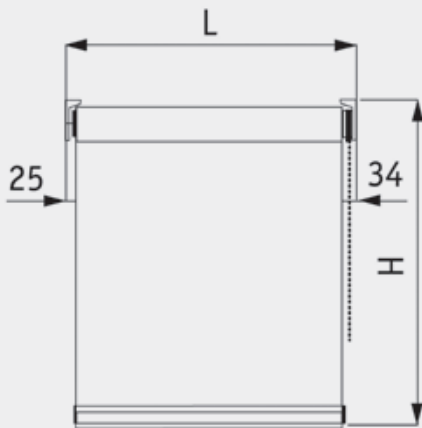

Width 4000mm

Drop 4300mm

Surface 16m²

Tube size

61mm

Fabrics

Artisan

Artisan+

Bracket Size