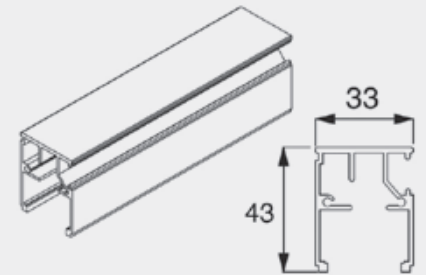

Side Channels