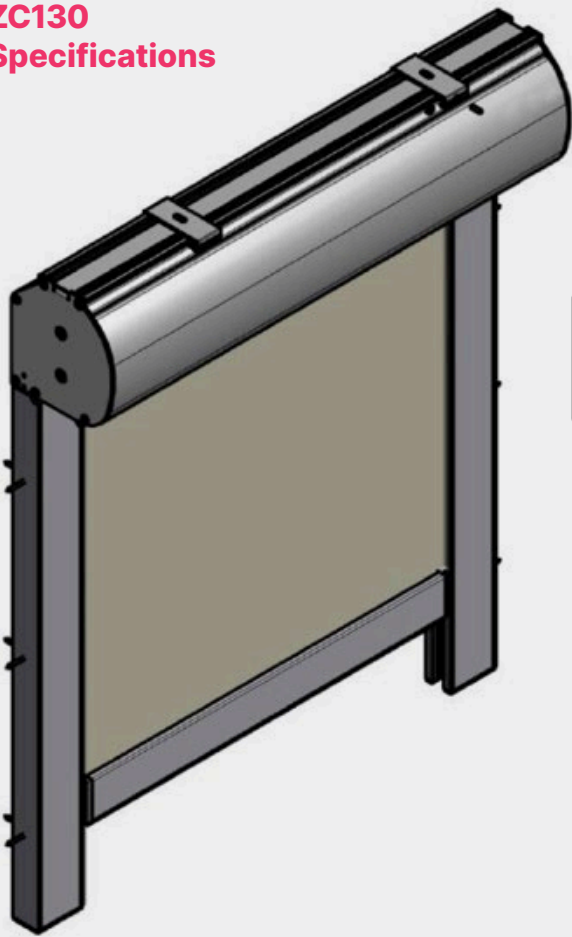

ZC130 Specifications