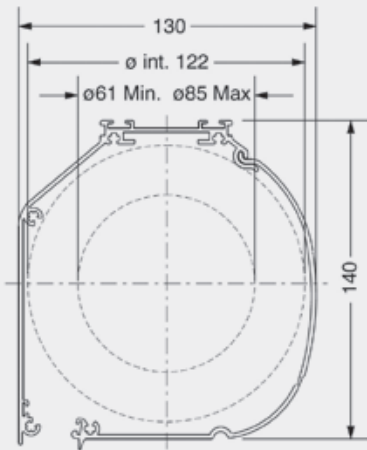

Headbox

Wall brackets support