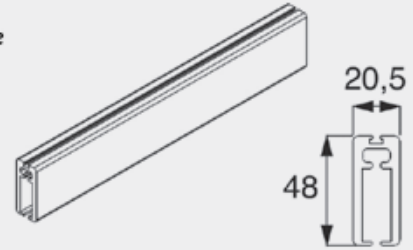

ZC130

A full range of room darkening roller blinds with “Z” Locking side channels to lock the fabric into the channel. BURO ZC range blinds are manufactured with an extruded aluminium two part head box each end of the opening and extruded aluminium “Z” locking side channels.

Standard

240v Hardwired Wall Switch
Z-lock Side Channels
White RAL9016 Hardware

Max. size

Width 3600mm
Drop 4600mm
Surface 16m²

Optional

240v Remote Control
Black RAL9005 Hardware
Grey Anodised Hardware

Fabrics

Sombra Eco
Diffusor
Bespoke

Warranty

5 year

ZC130 Specifications

Bottom Bar

Side Channels

Headbox

Wall brackets support