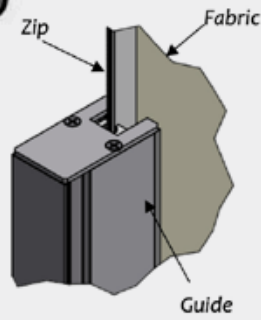

ZC130 Specifications