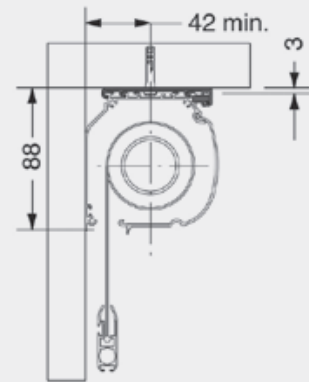

ZC83 Specifications

Top Fix