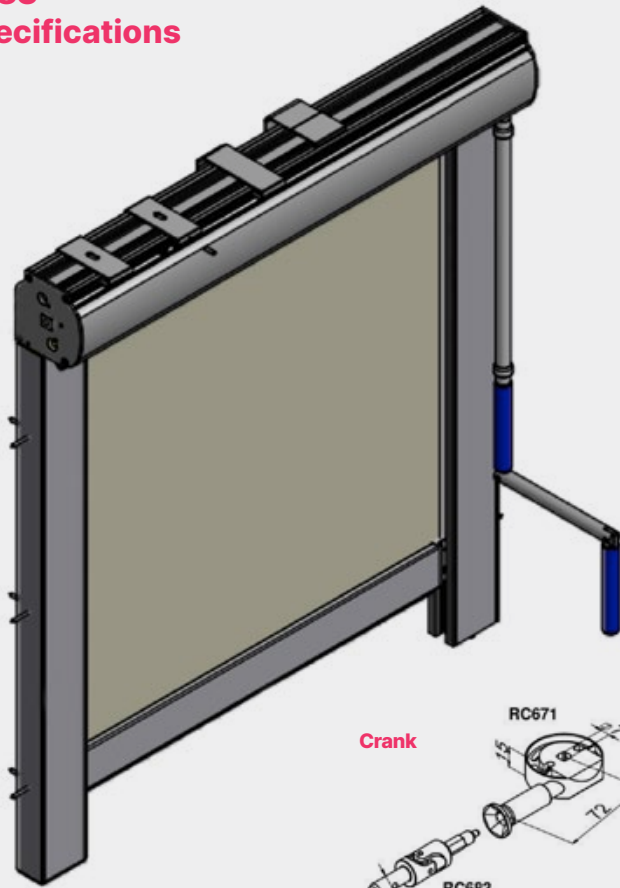

Crank

ZC83 Specifications