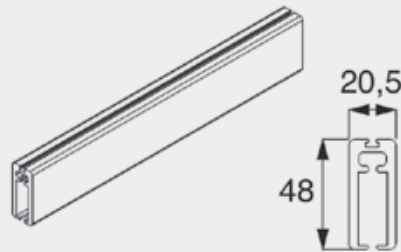

Standard

Fixed Crank
Z-lock Side Channels
White RAL9016 Hardware

Max. size

Width 2000mm
Drop 2500mm
Surface 5m²

Optional

Detachable Crank
240v Hardwired Wall Switch
240v Remote Control
Battery
Black RAL9005 Hardware
Grey Anodised Hardware

Bottom Bar

Side Channels

Headbox

Wall brackets support