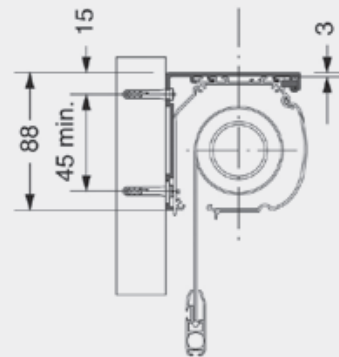

Face Fix

Side Channels