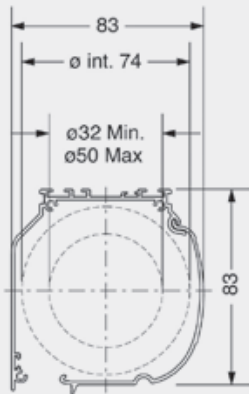

Standard

Fixed Crank
Z-lock Side Channels
White RAL9016 Hardware

Max. size

Width 2000mm
Drop 2500mm
Surface 5m²

Optional

Detachable Crank
240v Hardwired Wall Switch
240v Remote Control
Battery
Black RAL9005 Hardware
Grey Anodised Hardware

Bottom Bar

Side Channels

Headbox

Wall brackets support