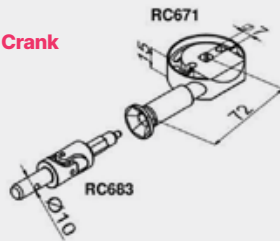

Standard

Fixed Crank
Z-lock Side Channels
White RAL9016 Hardware

Max. size

Width 2000mm
Drop 2500mm
Surface 5m²

Optional

Detachable Crank
240v Hardwired Wall Switch
240v Remote Control
Battery
Black RAL9005 Hardware
Grey Anodised Hardware

Bottom Bar

Side Channels

Headbox

Wall brackets support