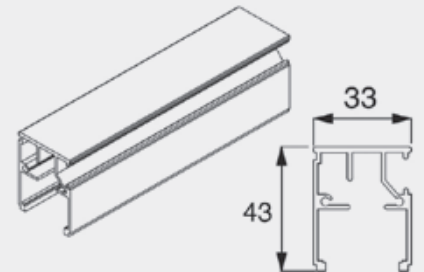

Standard

Fixed Crank
Z-lock Side Channels
White RAL9016 Hardware

Max. size

Width 2000mm
Drop 2500mm
Surface 5m²

Optional

Detachable Crank
240v Hardwired Wall Switch
240v Remote Control
Battery
Black RAL9005 Hardware
Grey Anodised Hardware

Bottom Bar

Side Channels

Headbox

Wall brackets support