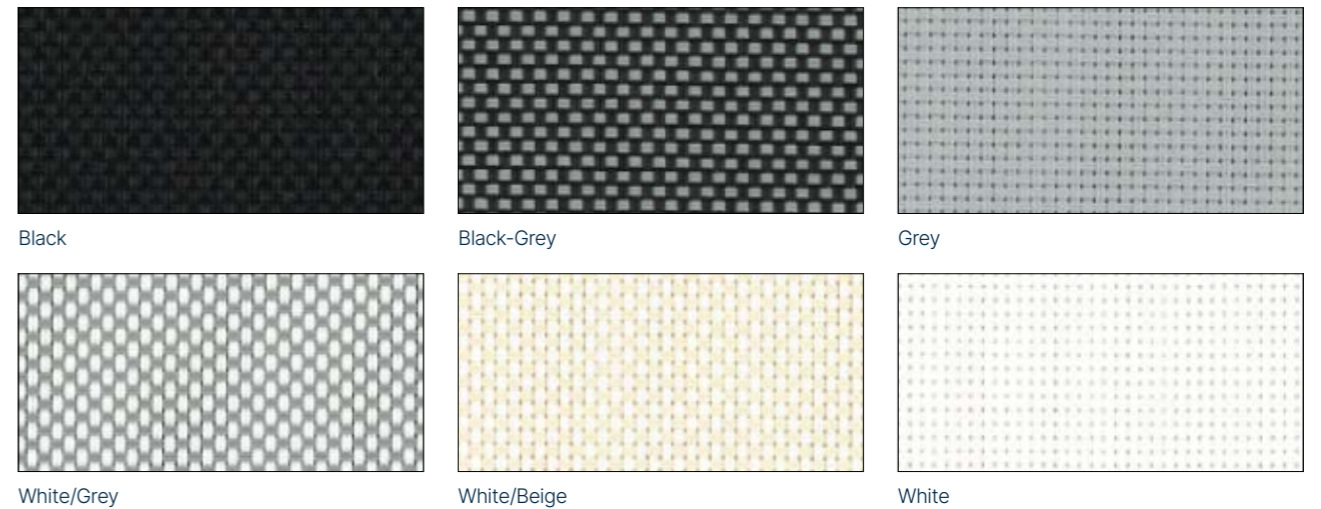

Diffusor

Our Diffusor range is a more technical screen fabric designed to provide shading and privacy, without losing the benefit of natural light. Made from thin lightweight yarns, woven into a full basket weave, Diffusor will reduce solar glare without fully blocking light. Diffusor comes in a range of neutral colours, with openness factors ranging from 1% to 5%.

Function

Screen (Glare, heat gain & UV control). Bacteriostatic and fungal resistance.

Composition

75% PVC 25% Polyester

Cleaning

Wipeable

Roll Width

2m/2.5m/3m

Weight

1% 520g/m², 3% 445g/m², 5% 415g/m². (+/-5%)

FR

M1, B1 (DIN 4102-1).
BS5867 Type B.

Thickness

1% 0.57mm, 3% 0.60mm, 5% 0.60mm (+/- 0.05)

Fabric	Colour	Roll width	Heat			Light Tv
			Ts	Rs	As	
Diffusor 1%	Black	2.5-3.0m	3.0%	5.0%	92.0%	3.0%
Diffusor 1%	Black/Grey	2.5-3.0m	0.0%	7.0%	93.0%	0.0%
Diffusor 1%	Grey	2.5-3.0m	4.0%	34.0%	62.0%	1.0%
Diffusor 1%	White/Grey	2.5-3.0m	8.0%	59.0%	33.0%	4.0%
Diffusor 1%	White/Beige	2.5-3.0m	13.0%	66.0%	21.0%	8.0%
Diffusor 1%	White	2.5-3.0m	9.0%	76.0%	15.0%	4.0%
Diffusor 3%	Black	2.5-3.0m	5.0%	4.0%	91.0%	4.0%
Diffusor 3%	Black/Grey	2.5-3.0m	5.0%	9.0%	86.0%	5.0%
Diffusor 3%	Grey	2.5-3.0m	8.0%	32.0%	60.0%	6.0%
Diffusor 3%	White/Grey	2.5-3.0m	8.0%	38.0%	54.0%	7.0%
Diffusor 3%	White/Beige	2.5-3.0m	16.0%	62.0%	22.0%	15.0%
Diffusor 3%	White	2.5-3.0m	19.0%	71.0%	10.0%	16.0%
Diffusor 5%	Black	2.5-3.0m	6.0%	4.0%	90.0%	6.0%
Diffusor 5%	Black/Grey	2.5-3.0m	9.0%	8.0%	83.0%	9.0%
Diffusor 5%	Grey	2.5-3.0m	11.0%	30.0%	59.0%	7.0%
Diffusor 5%	White/Grey	2.5-3.0m	11.0%	37.0%	52.0%	9.0%
Diffusor 5%	White/Beige	2.5-3.0m	19.0%	57.0%	24.0%	15.0%
Diffusor 5%	White	2.5-3.0m	25.0%	65.0%	10.0%	20.0%