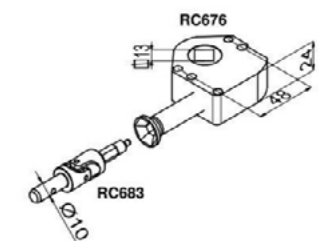

C130

Room darkening roller blind. This system is commonly used for studios, conference rooms, IT rooms or science laboratories. The C130 is manufactured with an extruded aluminium two part head box which comes in a 130mm cassette size. The roller tube for this system is 85mm reinforced extruded aluminium tube.

Standard

Fixed Crank
Side Channels
White RAL9016 Hardware

Optional

Detachable Crank
240v Hardwired Wall Switch
240v Remote Control
Battery
No Side Channels
Black RAL9005 Hardware
Grey Anodised Hardware

Max. size

Width 4500mm
Drop 3200mm (5000mm without side channels)
Surface 22.5m²

Fabrics

Artisan
Artisan+
Artisan Black-Out
Sombra Eco
Diffusor
Bespoke

Warranty

5 year

C130 Specifications

Crank