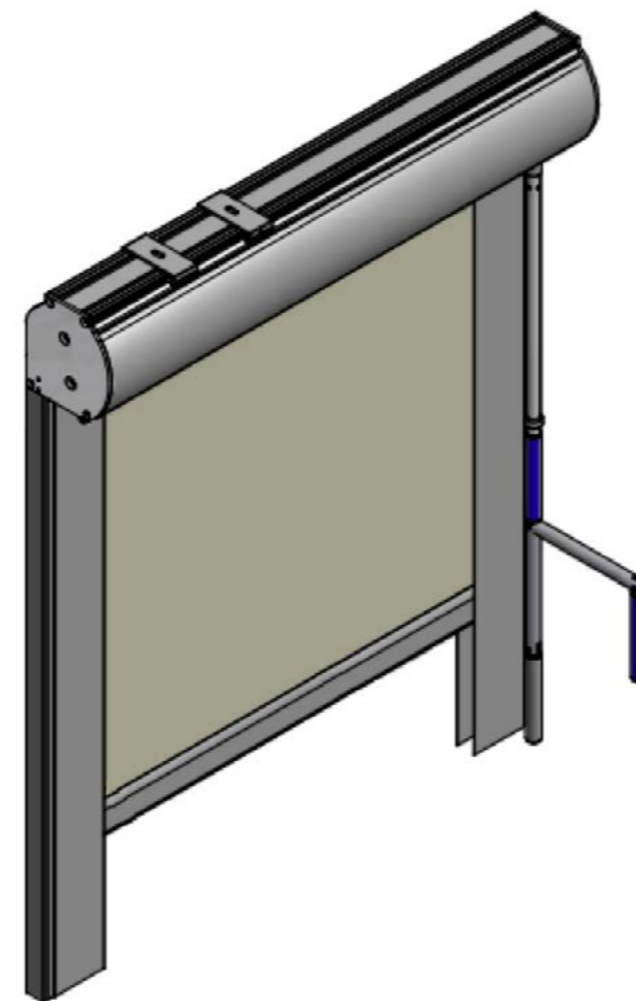

Width 4500mm
Drop 3200mm (5000mm without side channels)
Surface 22.5m²

Fabrics

Artisan
Artisan+
Artisan Black-Out
Sombra Eco
Diffusor
Bespoke

Warranty

5 year

C130 Specifications

Headbox

Brackets