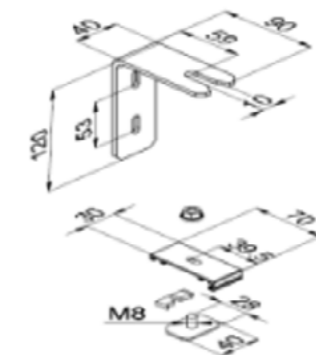

Width 4000mm
Drop 3200mm (4500mm without side channels)
Surface 18m²

Fabrics

Artisan
Artisan+
Artisan Black-Out
Sombra Eco
Diffusor
Bespoke

Warranty

5 year

C110 Specifications

Headbox

Brackets