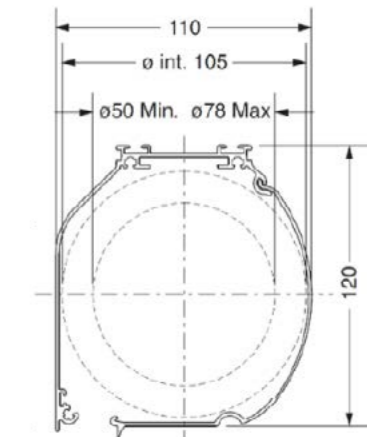

Width 4000mm
Drop 3200mm (4500mm without side channels)
Surface 18m²

Fabrics

Artisan
Artisan+
Artisan Black-Out
Sombra Eco
Diffusor
Bespoke

Warranty

5 year

C110 Specifications

Headbox

Brackets