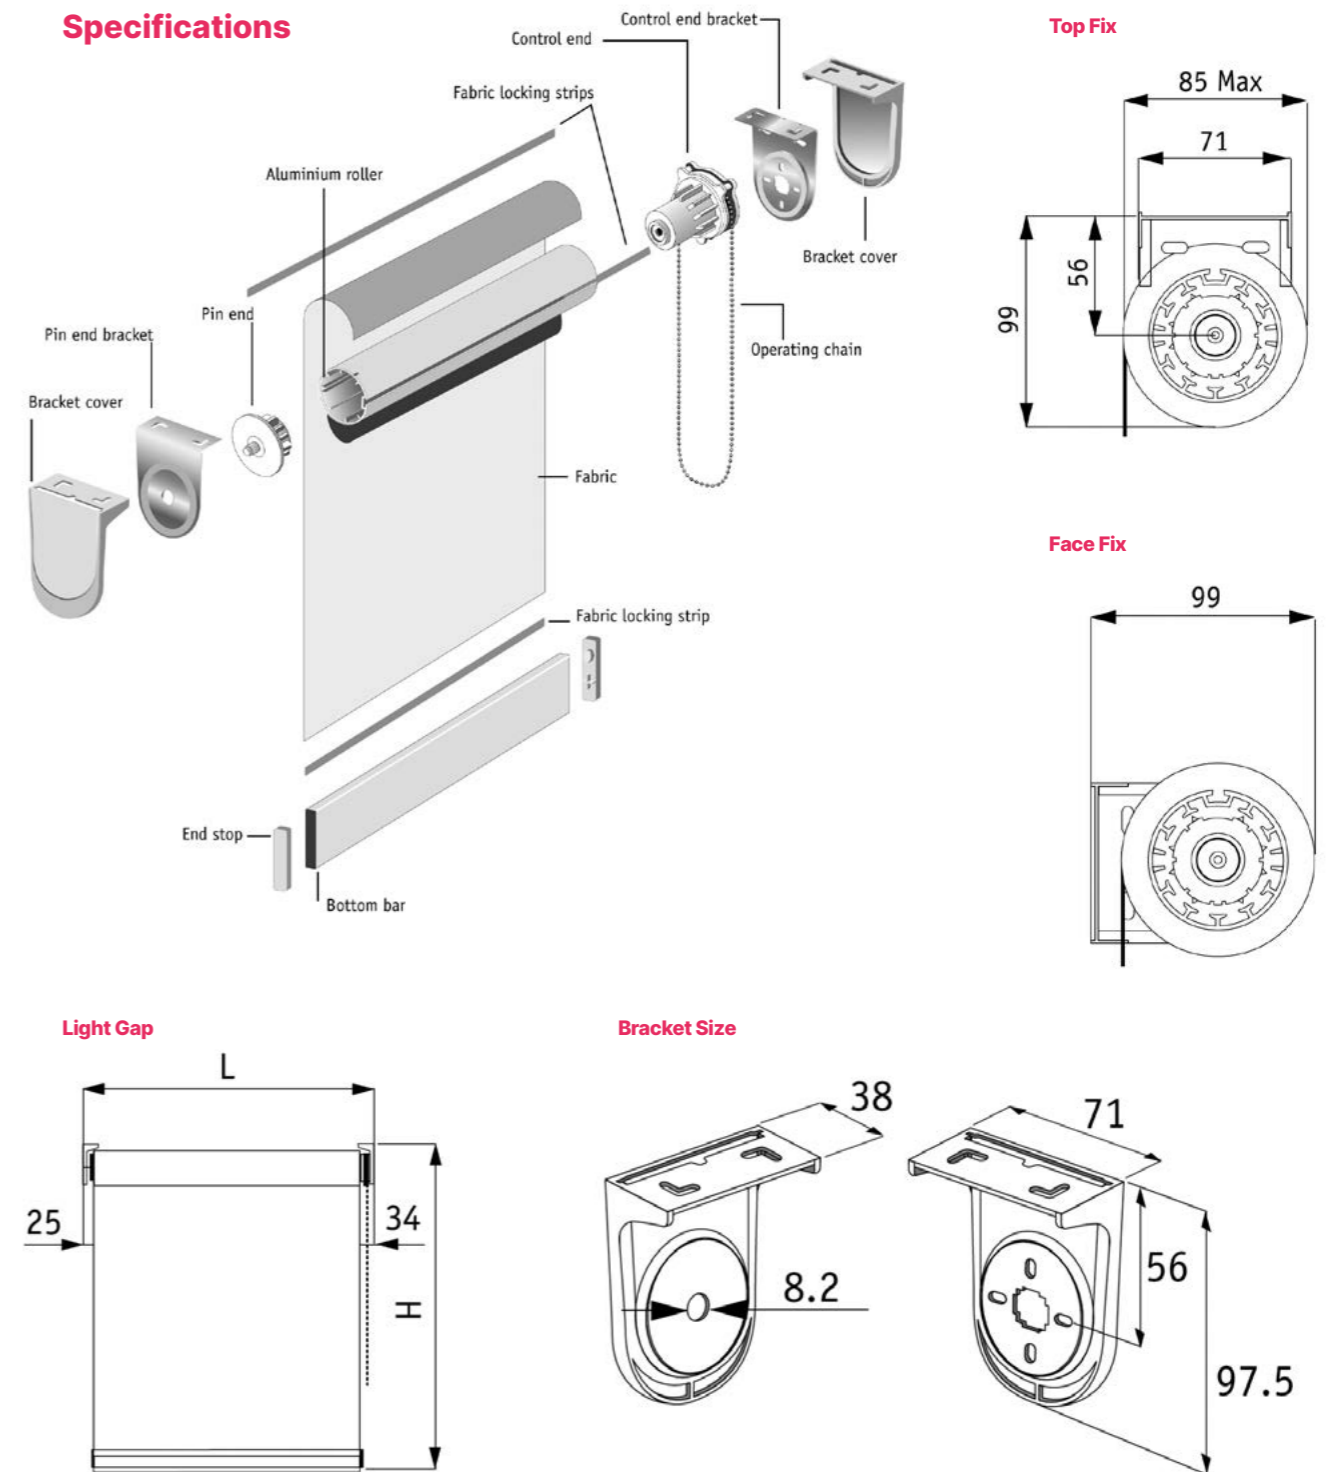

Standard
Nylon Chain

Optional
Metal Chain
Side Guide Wires

Warranty
5 year

Max. size
Width 4000mm
Drop 4300mm
Surface 16m²

Tube size
61mm

Fabrics
Artisan
Nightshade
Sombra Eco
Diffusor
Bespoke

Buro R500 Specifications