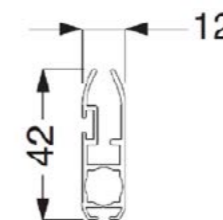

C110

Room darkening roller blind. This system is commonly used for studios, conference rooms, IT rooms or science laboratories. The C110 is manufactured with an extruded aluminium two part head box which comes in a 110mm cassette size. The roller tube for this system is 78mm reinforced extruded aluminium tube.

Standard

Fixed Crank
Side Channels
White RAL9016 Hardware

Optional

Detachable Crank
240v Hardwired Wall Switch
240v Remote Control
Battery
No Side Channels
Black RAL9005 Hardware
Grey Anodised Hardware

Max. size

Width 4000mm
Drop 3200mm (4500mm without side channels)
Surface 18m²

Fabrics

Artisan
Artisan+
Artisan Black-Out
Sombra Eco
Diffusor
Bespoke

Warranty

5 year

C110 Specifications