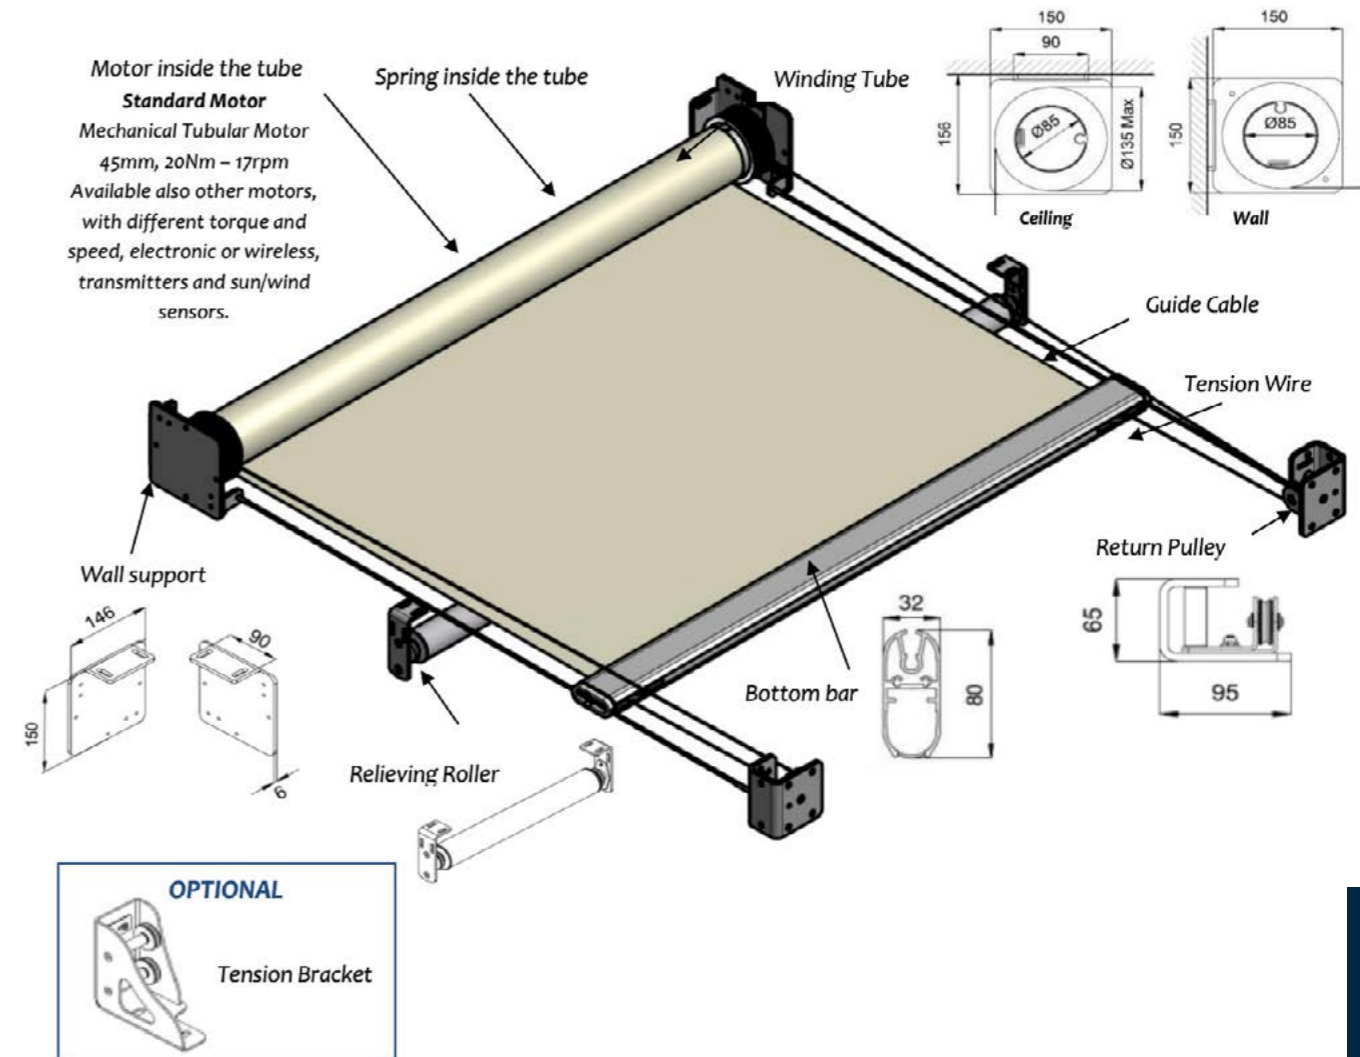

TR85

TR85 System is a heavy duty tension roller for large horizontal rooflight or bottom-up applications. Due to the 85mm steel roller tube and hi-tension capability, this product can deliver an un-matched smooth finish over large horizontal openings. All tension is created by the unique single tension mechanism so the blind only requires a barrel at one end of the opening, this reduces visible hardware to preserve a clean overall finish.

Standard

240v Hardwired Wall Switch
Side Guide Wires

Optional

240v Remote Control

Warranty

5 year

Max. size

Width 4000mm
Length 6000mm
Surface 16m²
Max. Lift Weight 28kg

Fabrics

Sombra Tensile
Diffusor
Bespoke

TR85 Specifications