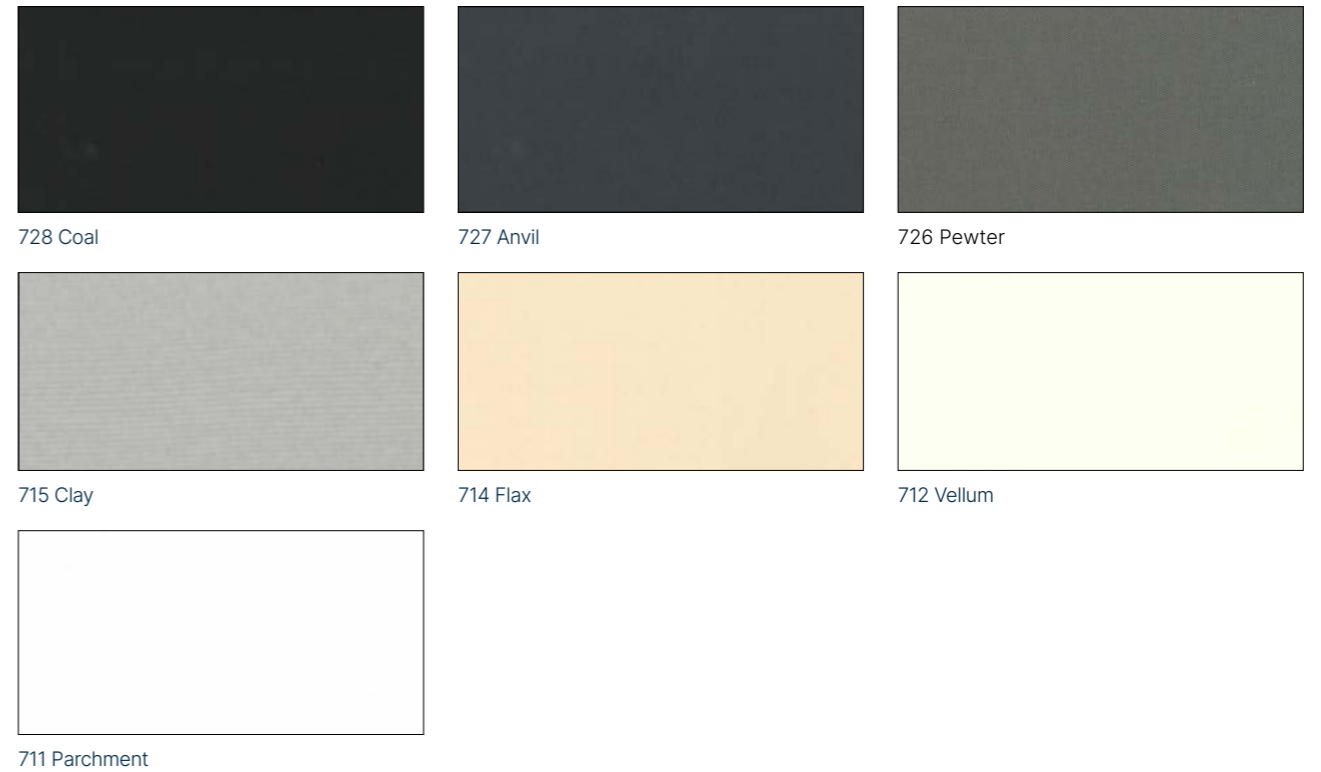

Artisan

Artisan is a Cool-toned range of neutral hues which creates a simple, classic foundation for you to add your personal style. This durable textured dim-out fabric is treated with British Standard fire retardant (FR) coating and is designed to provide dim-out shading with privacy.

Function
Dim-Out (Privacy)

Composition
100% Polyester

Cleaning
Wipe with damp sponge; Do not wash; Do not tumble dry; Do not dry clean; Do not iron

Roll width
2m/2.5m

Weight
280g/m² approx

FR
EN 13773: 2003 Class 1;
BS5867 – 2, Type B: 2008 for fire retardancy when tested in accordance with BS5438: 1989

Fabric	Colour	Roll width	Heat		Light		S-C
			Ts	Rs	Tv	Rv	
Artisan	711 Parchment	2m, 2.5m	22	72	19	81	0.30
Artisan	712 Vellum	2m, 2.5m	26	64	24	74	0.38
Artisan	714 Flax	2m, 2.5m	16	46	3	35	0.56
Artisan	715 Clay	2m, 2.5m	19	41	9	39	0.60
Artisan	726 Pewter	2m, 2.5m	20	31	4	16	0.70
Artisan	727 Anvil	2m, 2.5m	13	32	0	12	0.69
Artisan	728 Coal	2m, 2.5m	12	23	0	6	0.78