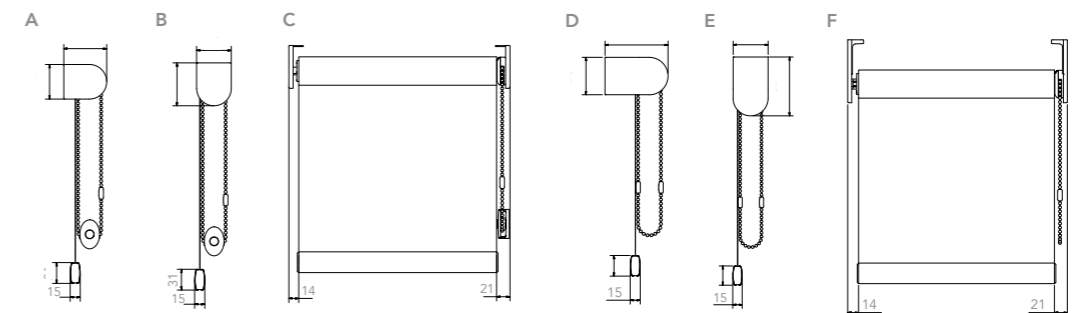

Standard
Nylon Chain

Optional
Metal Chain

Warranty
5 year

Max. size
Width 2000mm
Drop 2500mm
Surface 4.5m²

Tube size
32mm

Fabrics
Artisan
Nightshade
Sombra Eco
Diffusor
Bespoke

32mm System Specifications

- A. 32° standard metal bracket face fix & cover
- B. 32° standard metal bracket top fix & cover
- C. 32° standard metal bracket top fix front view
- D. 32° extended metal bracket face fix & cover
- E. 32° extended metal bracket top fix & cover
- F. 32° extended metal bracket top fix front view & cover