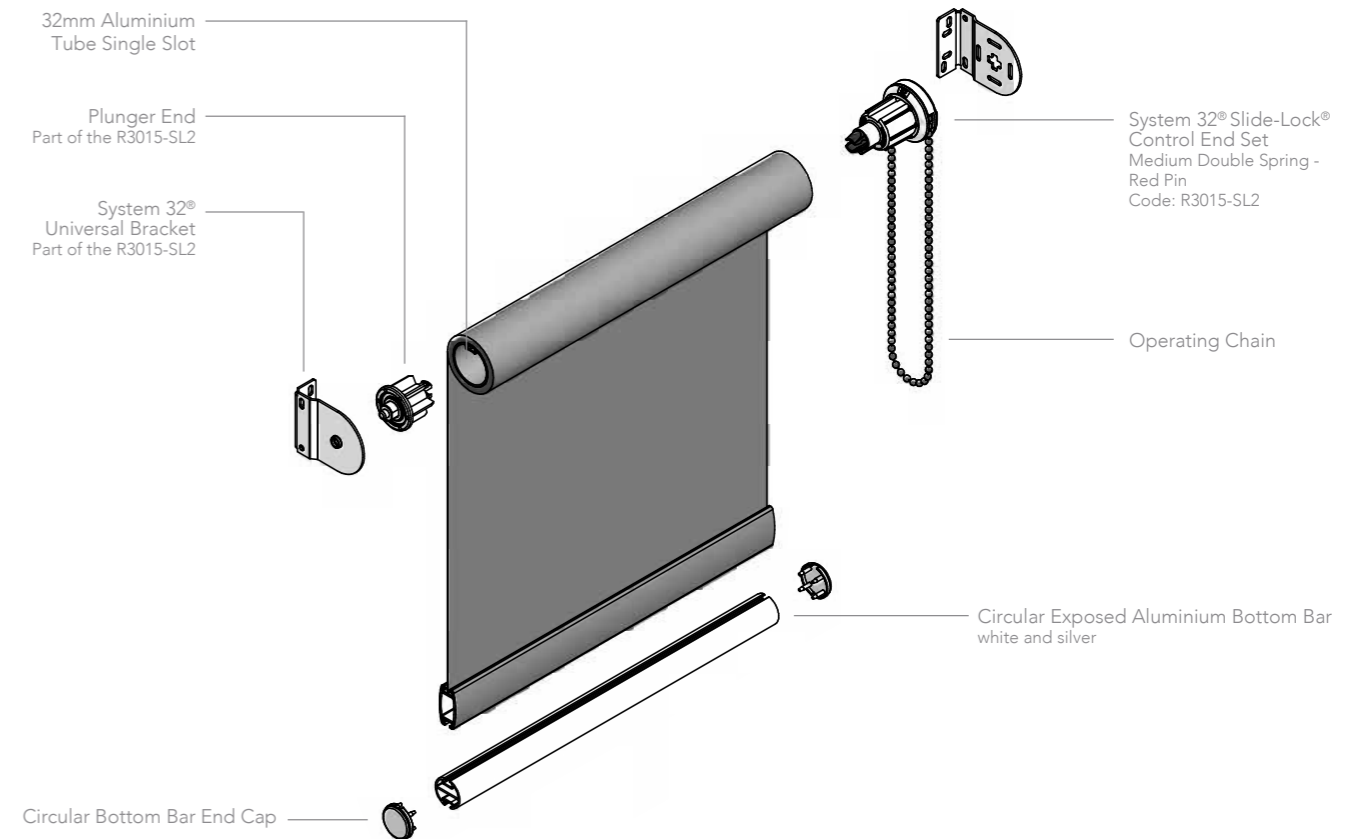

Standard
Nylon Chain

Optional
Metal Chain

Warranty
5 year

Max. size
Width 2000mm
Drop 2500mm
Surface 4.5m²

Tube size
32mm

Fabrics
Artisan
Nightshade
Sombra Eco
Diffusor
Bespoke

32mm System Specifications

- A. 32° standard metal bracket face fix & cover
- B. 32° standard metal bracket top fix & cover
- C. 32° standard metal bracket top fix front view
- D. 32° extended metal bracket face fix & cover
- E. 32° extended metal bracket top fix & cover
- F. 32° extended metal bracket top fix front view & cover