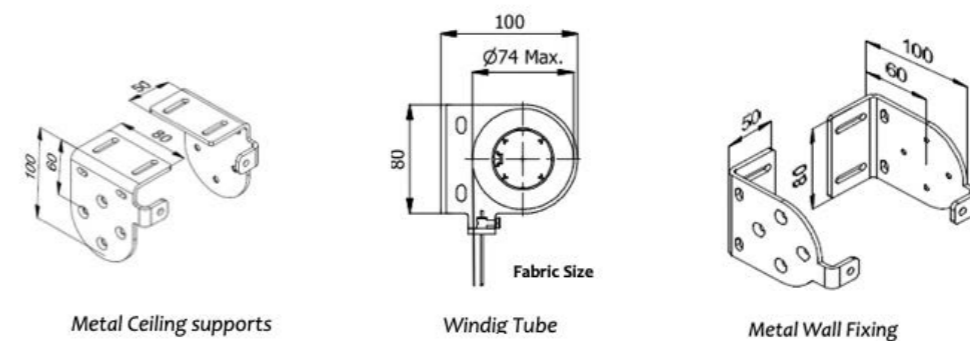

CRX

The CRX System is a baseline product and is not supplied with a Cassette or side channels. This is a perfect product for smaller rooflight applications.

Standard

Fixed Crank
Side Guide Wires

Optional

Detachable Crank
240v Hardwired Wall Switch
240v Remote Control
Battery

Warranty

5 year

Max. size

Width 1600mm
Drop 2000mm
Surface 3.2m²

Fabrics

Sombra Tensile
Diffusor
Bespoke

CRX Specifications

Options