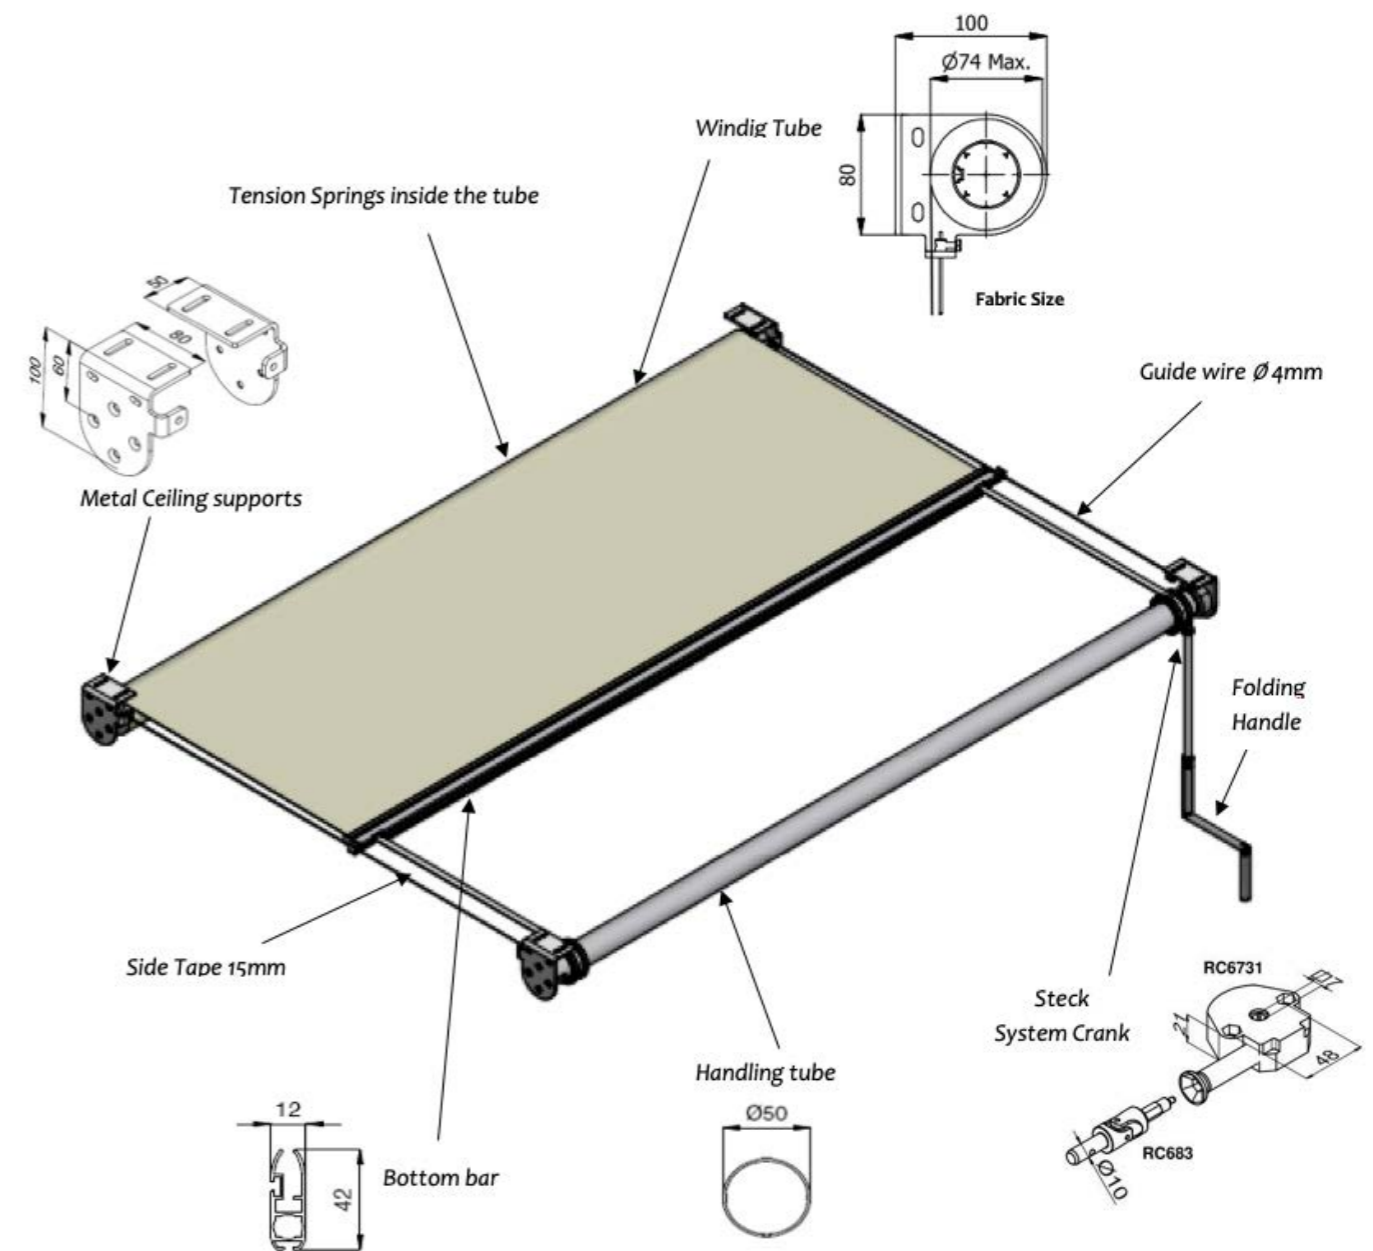

CRX

The CRX System is a baseline product and is not supplied with a Cassette or side channels. This is a perfect product for smaller rooflight applications.

Standard

Fixed Crank
Side Guide Wires

Optional

Detachable Crank
240v Hardwired Wall Switch
240v Remote Control
Battery

Warranty

5 year

Max. size

Width 1600mm
Drop 2000mm
Surface 3.2m²

Fabrics

Sombra Tensile
Diffusor
Bespoke

CRX Specifications