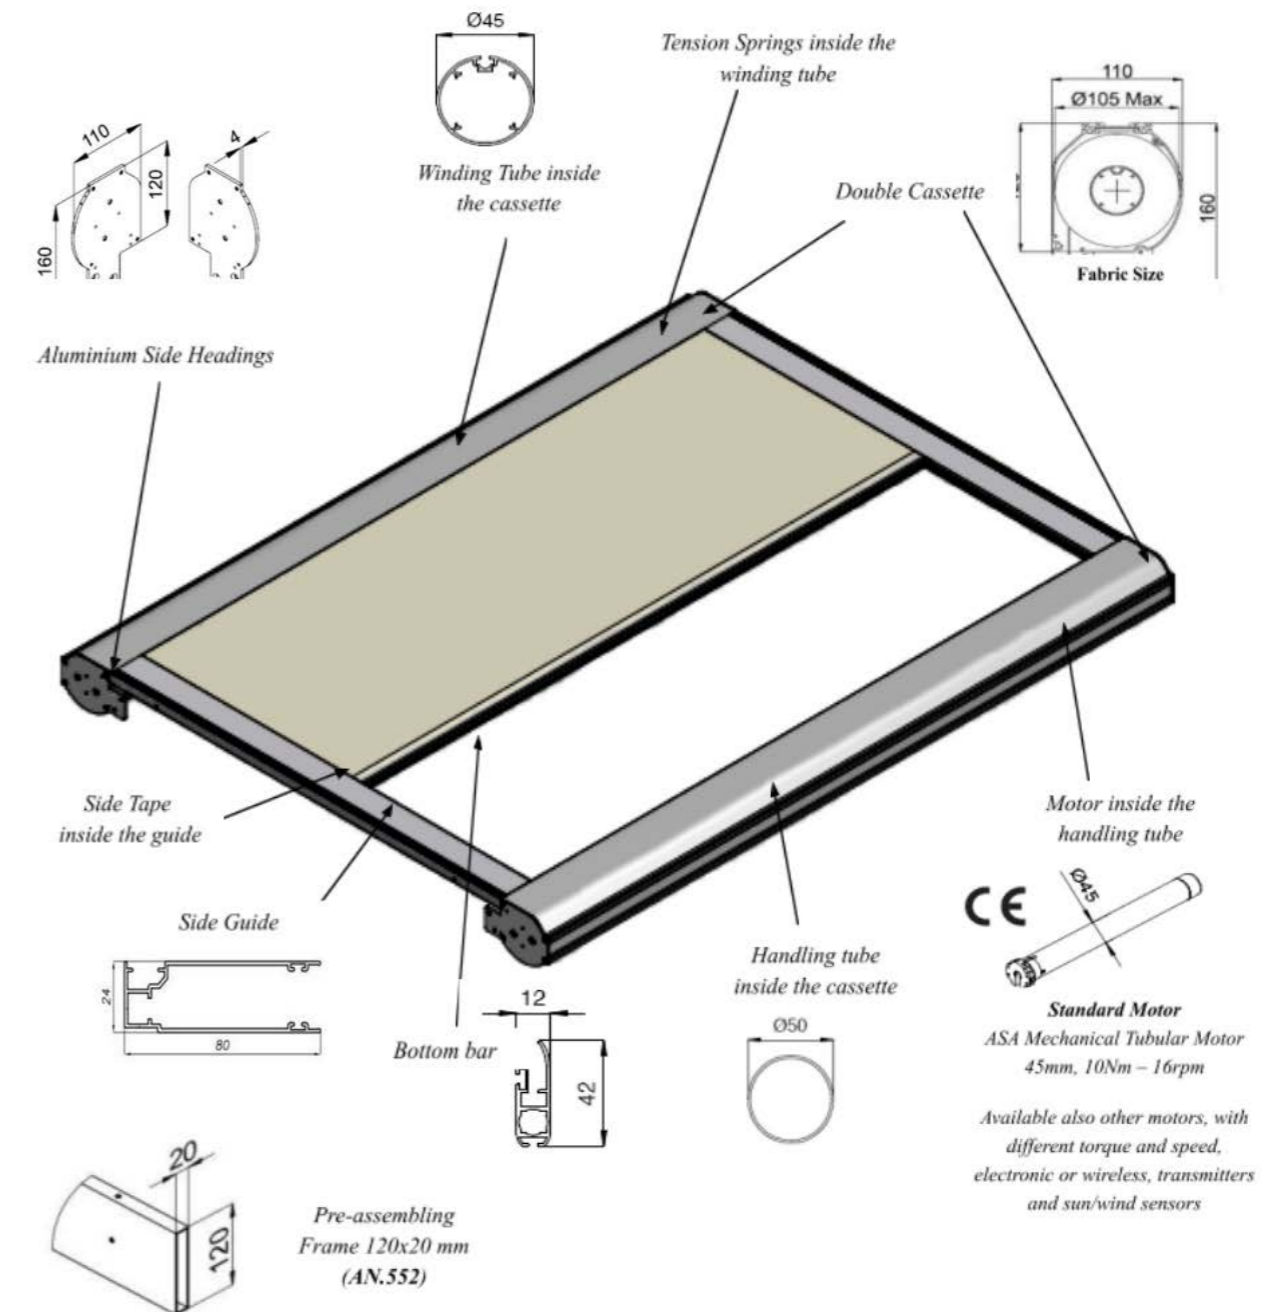

CR110

Casseted tension roller blind for horizontal applications. Manufactured with an extruded aluminium two part head box each end of the opening and extruded aluminium side channels. Cassette size is 110mm.

Standard

Fixed Crank
Side Channels
White RAL9016 Hardware

Max. size

Width 1600mm
Drop 2600mm
Surface 6m²

Optional

Detachable Crank
240v Hardwired Wall Switch
240v Remote Control
Battery
Black RAL9005 Hardware
Grey Anodised Hardware

Fabrics

Sombra Tensile
Diffusor
Bespoke

Warranty

5 year

CR110 Specifications