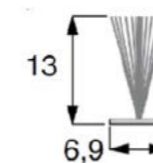

C130

Room darkening roller blind. This system is commonly used for studios, conference rooms, IT rooms or science laboratories. The C130 is manufactured with an extruded aluminium two part head box which comes in a 130mm cassette size. The roller tube for this system is 85mm reinforced extruded aluminium tube.

Standard

Fixed Crank
Side Channels
White RAL9016 Hardware

Optional

Detachable Crank
240v Hardwired Wall Switch
240v Remote Control
Battery
No Side Channels
Black RAL9005 Hardware
Grey Anodised Hardware

Max. size

Width 4500mm
Drop 3200mm (5000mm without side channels)
Surface 22.5m²

Fabrics

Artisan
Artisan+
Artisan Black-Out
Sombra Eco
Diffusor
Bespoke

Warranty

5 year

C130 Specifications