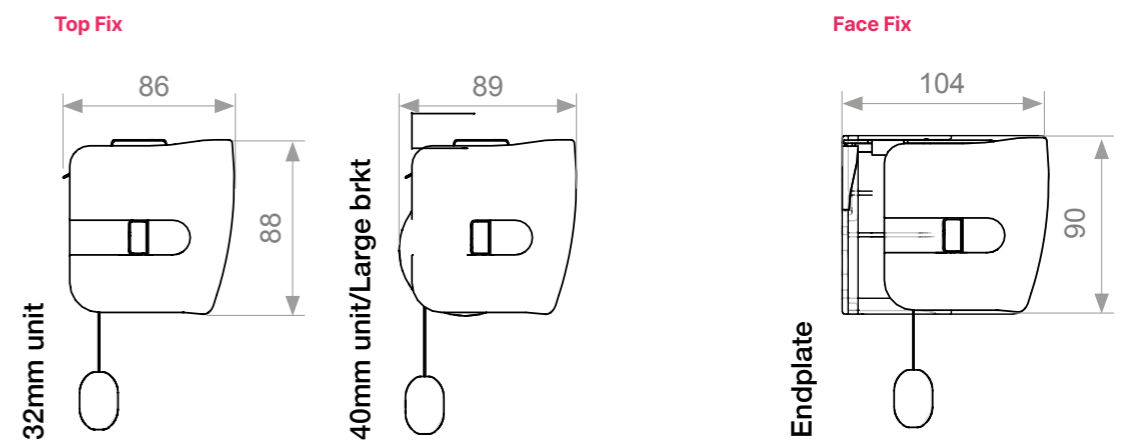

500	750	1000	1175	1350	1525	1700	1875	2050	2225	2400	2575	2750	2925	3100
Buro R400 / Unicolour	25.89	30.37	34.58	39.08	45.47	49.51	55.91	59.94	66.97	71.00	75.03	83.79	87.82	91.85	129.28
500	27.17	32.32	37.13	41.99	49.22	53.26	60.49	64.53	72.63	76.66	80.69	91.13	95.17	99.20	129.44
750	28.43	34.27	39.68	44.91	52.98	57.01	65.08	69.13	78.29	82.33	86.36	98.47	102.52	106.55	129.60
1000	29.57	36.03	41.98	47.52	56.36	60.39	69.22	73.25	83.39	87.42	91.46	105.09	109.13	113.16	129.74
1225	30.71	37.79	44.27	50.14	59.73	63.77	73.52	77.39	87.80	92.52	96.56	111.71	115.74	119.77	129.88
1450	31.67	39.55	46.58	52.23	59.37	67.14	73.65	80.80	87.94	95.07	102.22	109.36	116.49	126.38	130.02
1675	32.98	41.31	48.87	55.38	66.48	70.52	80.89	85.65	96.67	102.72	106.75	120.35	128.96	133.00	143.25
1900	33.92	43.06	51.17	57.37	65.25	73.89	81.03	88.93	96.81	104.71	111.84	120.48	128.38	139.61	143.39
2125	35.26	44.82	53.46	60.61	73.23	77.26	92.35	93.93	110.48	112.91	116.95	137.69	142.19	146.22	164.14
2350	37.28	46.58	55.77	65.28	74.35	80.64	92.48	101.56	110.62	119.69	122.04	137.83	146.89	152.83	164.27
2575	37.43	47.16	56.88	65.42	74.49	83.56	92.63	101.69	110.77	119.83	128.91	137.97	147.04	156.11	164.41
2800	38.67	50.09	60.36	68.46	83.36	87.40	102.29	106.33	124.17	128.20	132.23	157.99	162.02	166.05	
3025	39.81	51.85	62.65	71.08	86.74	90.77	106.42	110.46	129.26	133.29	137.33	164.60	168.63	172.67	
3250	41.07	53.80	65.21	73.99	90.48	94.53	111.02	115.05	134.93	138.96	142.99	171.95	175.98	180.01	
3500															

R400 / EXTRAS

Controls		£
Metal Beadchain (Standard Length)	£1.03	per metre
Metal Beadchain (Non Standard)	£2.08	per metre
Fixed Crank 1200mm	£62.13	each
Fixed Crank 1500mm	£64.20	each
Fixed Crank 2000mm	£69.38	each
Detachable Crank (No Handle)	£32.19	each
1200mm Detachable Crank Handle	£23.59	each
1500mm Detachable Crank Handle	£25.66	each
2000mm Detachable Crank Handle	£30.84	each
Custom Crank Handle Length	£6.28 + £23.59	per metre
Electric		£
R400 Nice Era (HW)	£187.58	each
R400 Nice Era (Remote)	£203.21	each
R400 Nice Edge/Action	£368.91	each
R400 Nice Smart Motor	£569.68	each
R400 Somfy Battery	£262.61	each
40mm Battery	£140.68	each
Bottom Bars		£
Welded Pocket	Included standard	
ERW	£1.99	per metre
ERG	£3.94	per metre
ERB	£3.94	per metre
Fully Welded In*	£6.48 + £2.59	each per metre
Other		£
Eclipse Fascia	£4.66 + £18.63	each per metre

* not available with Artisan Fabric

5% discount for orders placed using Buroshade order form
download at buroshade.com/order-form

Eclipse Fascia System

The Eclipse Fascia system is available on **R400** and **40mm** systems and comes in a choice of black or white.

Eclipse Fascia System   £4.66 each
+ £18.63/metre

Eclipse Fascia Specifications