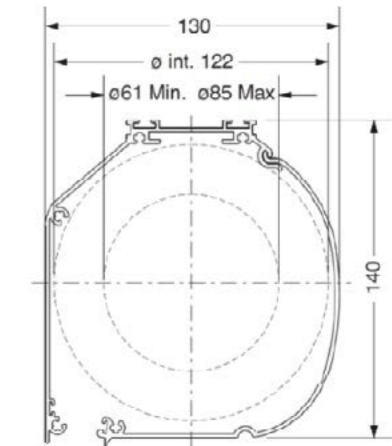

Width 4500mm
Drop 3200mm (5000mm without side channels)
Surface 22.5m²

Fabrics

Artisan
Artisan+
Artisan Black-Out
Sombra Eco
Diffusor
Bespoke

Warranty

5 year

C130 Specifications

Headbox

Brackets