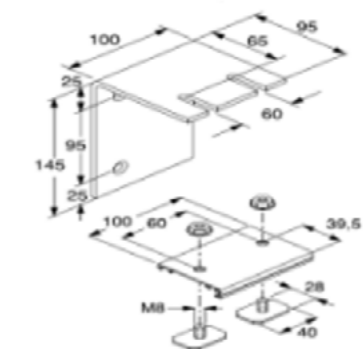

Width 4500mm
Drop 3200mm (5000mm without side channels)
Surface 22.5m²

Fabrics

Artisan
Artisan+
Artisan Black-Out
Sombra Eco
Diffusor
Bespoke

Warranty

5 year

C130 Specifications

Headbox

Brackets