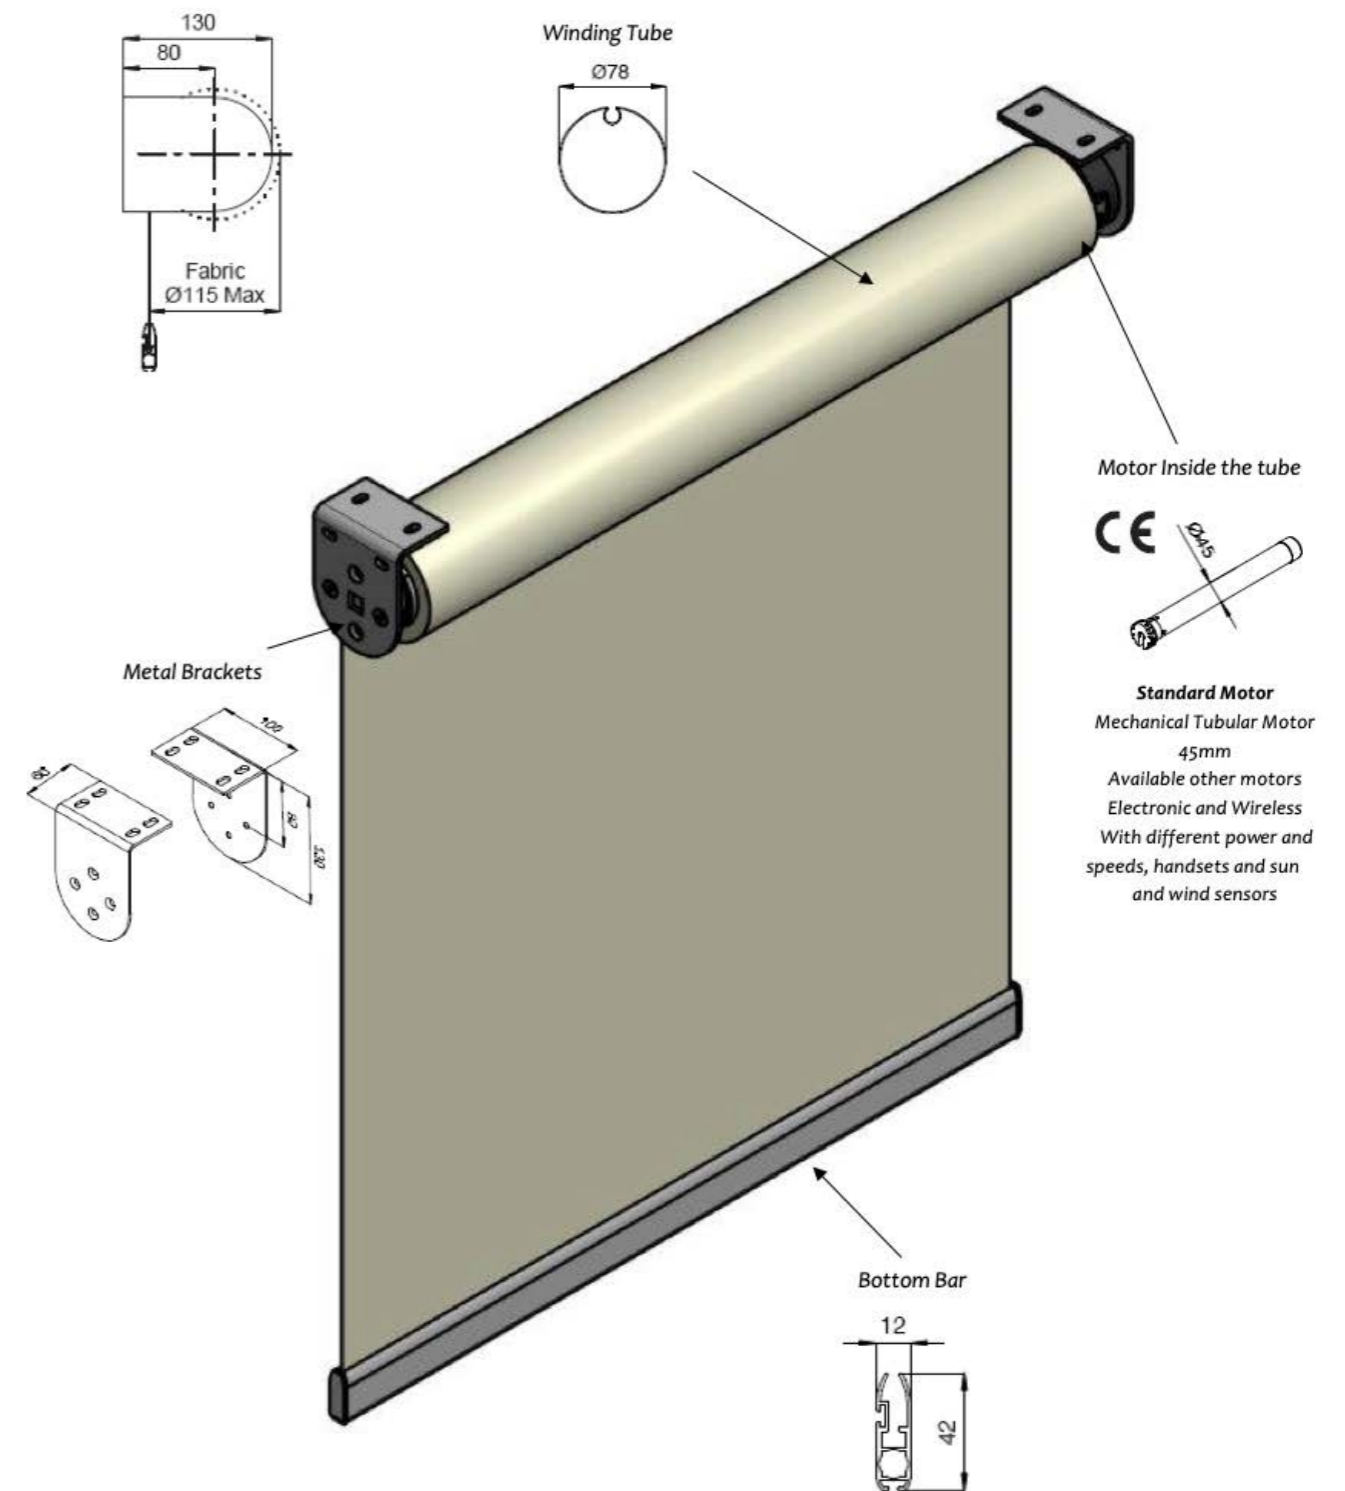

Buro R700

The R700 is a true giant in the world of vertical roller blinds. With a heavy duty 78mm steel roller tube this system can reach impressive heights with upto 11 metres drop and a surface area of upto 23.5m². A perfect choice to compliment an impressive large glass atrium or reception area.

Standard

Fixed Crank

Optional

Detachable Crank
240v Hardwired Wall Switch
240v Remote Control
Side Guide Wires

Warranty

5 year

Max. size

Width 4500mm
Drop 11000mm
Surface 22.5m²

Tube size

78mm

Fabrics

Artisan
Artisan+
Artisan Black-Out
Sombra Eco
Diffusor
Bespoke

Buro R700 Specifications