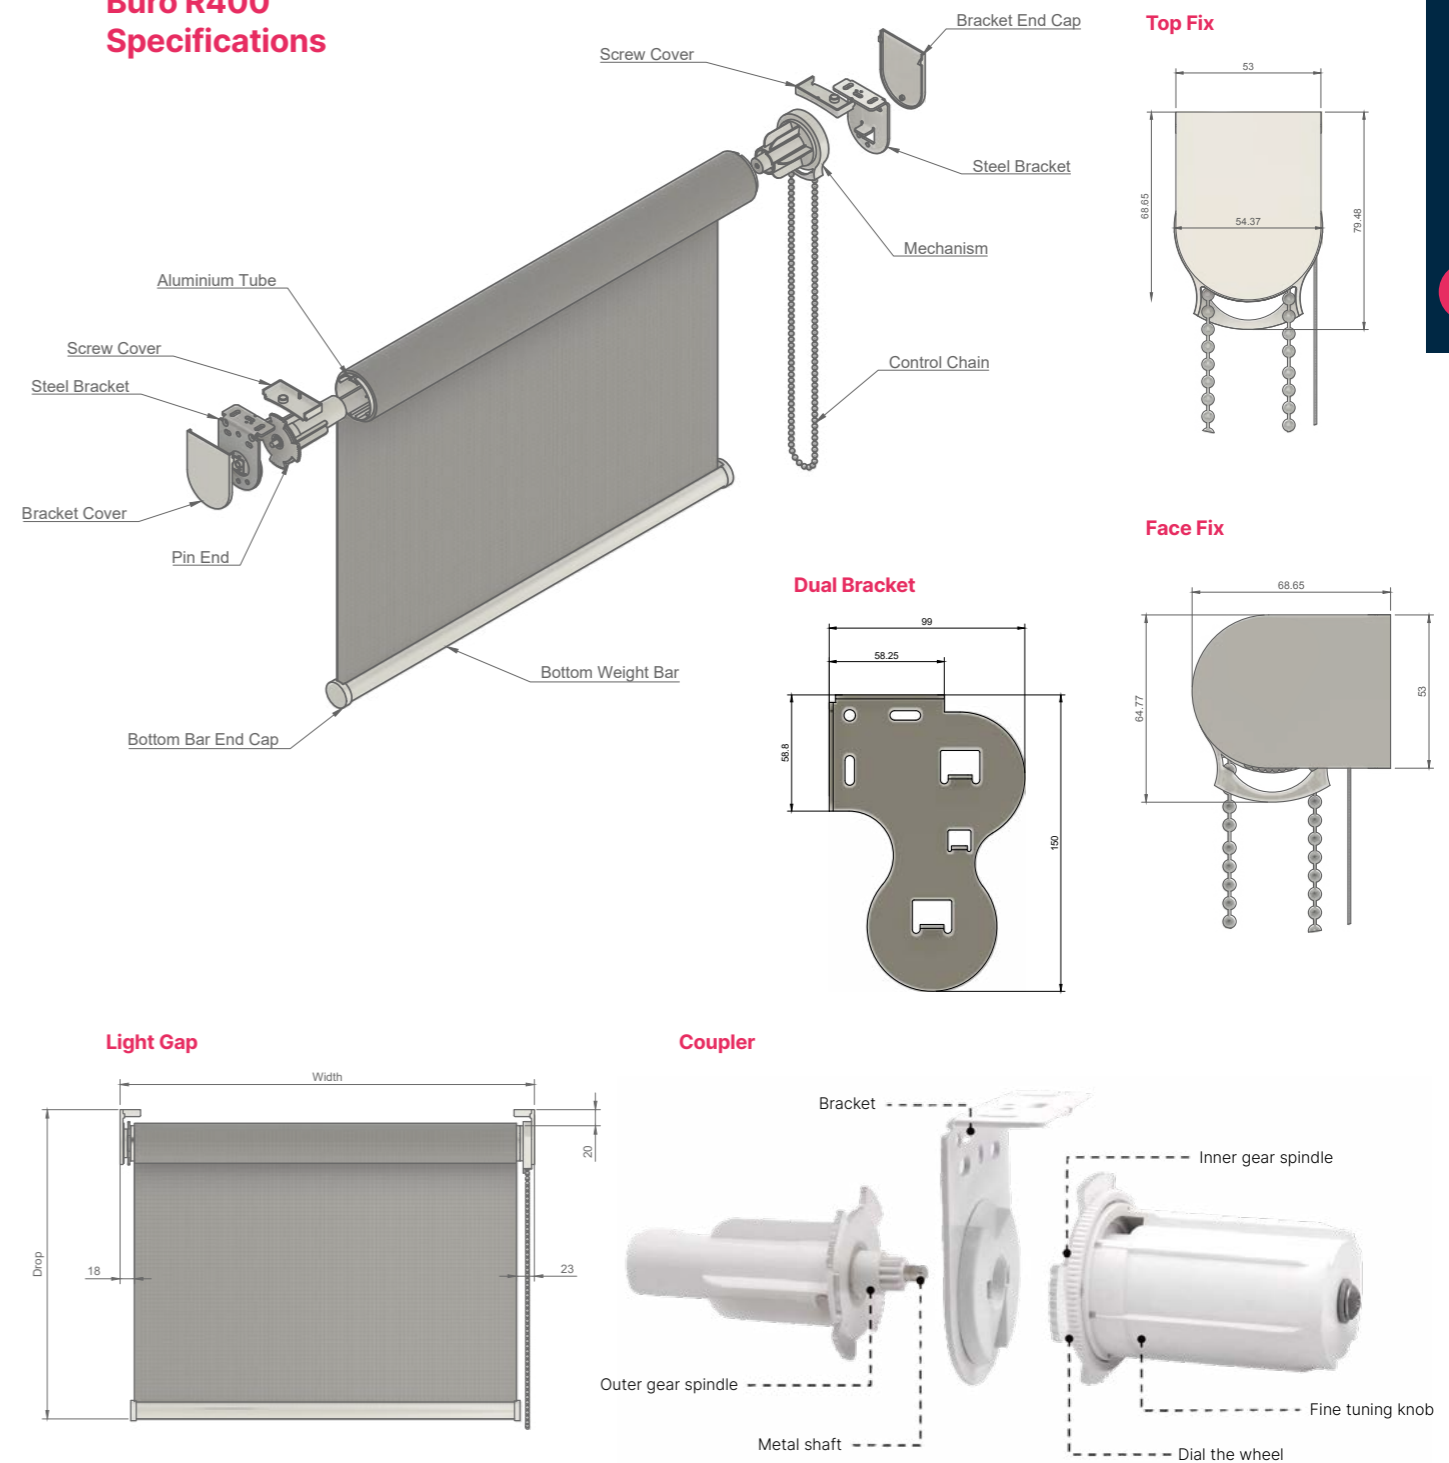

Buro R400

The R400 mechanism has a unique wear-resistant steel core instead of the standard plastic core used on most roller blinds. Due to this feature the R400 comes with a 25 year warranty, providing a serious enhancement in quality over the industry standard. The universal brackets incorporate screw cover caps for a clean visual appearance. The mechanism is geared with a ratio of 1:1.5 to give a lighter and smoother operation.

Standard
Nylon Chain

Optional
Metal Chain
Fixed Crank
Detachable Crank
240v Hardwired Wall Switch
240v Remote Control
Battery

Warranty
25 year

Max. size
Width 3000mm
Drop 3500mm
Surface 10m²

Tube size
43mm

Fabrics
Artisan
Artisan+
Artisan Black-Out
Sombra Eco
Diffusor
Bespoke

Buro R400 Specifications