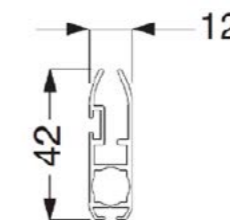

C130

Room darkening roller blind. This system is commonly used for studios, conference rooms, IT rooms or science laboratories. The C130 is manufactured with an extruded aluminium two part head box which comes in a 130mm cassette size. The roller tube for this system is 85mm reinforced extruded aluminium tube.

Standard

Fixed Crank
Side Channels
White RAL9016 Hardware

Optional

Detachable Crank
240v Hardwired Wall Switch
240v Remote Control
Battery
No Side Channels
Black RAL9005 Hardware
Grey Anodised Hardware

Max. size

Width 4500mm
Drop 3200mm (5000mm without side channels)
Surface 22.5m²

Fabrics

Artisan
Artisan+
Artisan Black-Out
Sombra Eco
Diffusor
Bespoke

Warranty

5 year

C130 Specifications