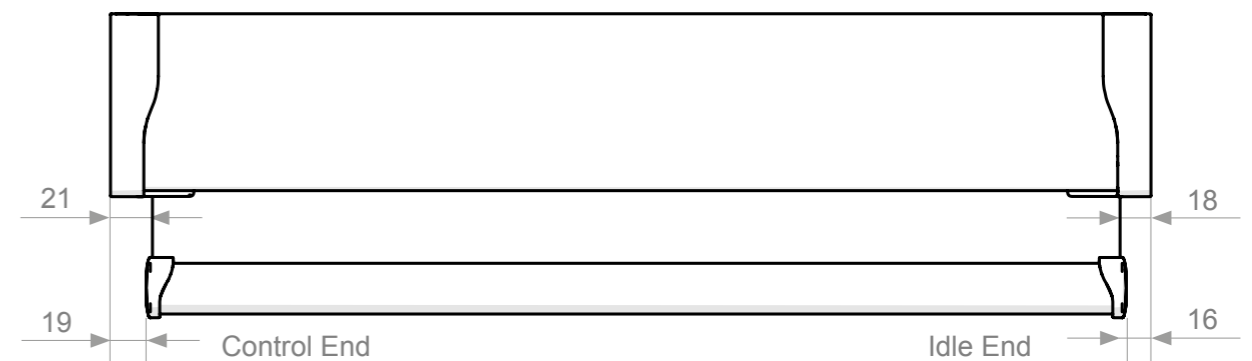

500	750	1000	1175	1350	1525	1700	1875	2050	2225	2400	2575	2750	2925	3100
Buro R400 / Unicolour	25.89	30.37	34.58	39.08	45.47	49.51	55.91	59.94	66.97	71.00	75.03	83.79	87.82	91.85	129.28
500	27.17	32.32	37.13	41.99	49.22	53.26	60.49	64.53	72.63	76.66	80.69	91.13	95.17	99.20	129.44
750	28.43	34.27	39.68	44.91	52.98	57.01	65.08	69.13	78.29	82.33	86.36	98.47	102.52	106.55	129.60
1000	29.57	36.03	41.98	47.52	56.36	60.39	69.22	73.25	83.39	87.42	91.46	105.09	109.13	113.16	129.74
1225	30.71	37.79	44.27	50.14	59.73	63.77	73.52	77.39	87.80	92.52	96.56	111.71	115.74	119.77	129.88
1450	31.67	39.55	46.58	52.23	59.37	67.14	73.65	80.80	87.94	95.07	102.22	109.36	116.49	126.38	130.02
1675	32.98	41.31	48.87	55.38	66.48	70.52	80.89	85.65	96.67	102.72	106.75	120.35	128.96	133.00	143.25
1900	33.92	43.06	51.17	57.37	65.25	73.89	81.03	88.93	96.81	104.71	111.84	120.48	128.38	139.61	143.39
2125	35.26	44.82	53.46	60.61	73.23	77.26	92.35	93.93	110.48	112.91	116.95	137.69	142.19	146.22	164.14
2350	37.28	46.58	55.77	65.28	74.35	80.64	92.48	101.56	110.62	119.69	122.04	137.83	146.89	152.83	164.27
2575	37.43	47.16	56.88	65.42	74.49	83.56	92.63	101.69	110.77	119.83	128.91	137.97	147.04	156.11	164.41
2800	38.67	50.09	60.36	68.46	83.36	87.40	102.29	106.33	124.17	128.20	132.23	157.99	162.02	166.05	
3025	39.81	51.85	62.65	71.08	86.74	90.77	106.42	110.46	129.26	133.29	137.33	164.60	168.63	172.67	
3250	41.07	53.80	65.21	73.99	90.48	94.53	111.02	115.05	134.93	138.96	142.99	171.95	175.98	180.01	
3500															

R400 / EXTRAS

Controls		£
Metal Beadchain (Standard Length)	£1.03	per metre
Metal Beadchain (Non Standard)	£2.08	per metre
Fixed Crank 1200mm	£62.13	each
Fixed Crank 1500mm	£64.20	each
Fixed Crank 2000mm	£69.38	each
Detachable Crank (No Handle)	£32.19	each
1200mm Detachable Crank Handle	£23.59	each
1500mm Detachable Crank Handle	£25.66	each
2000mm Detachable Crank Handle	£30.84	each
Custom Crank Handle Length	£6.28 + £23.59	per metre
Electric		£
R400 Nice Era (HW)	£187.58	each
R400 Nice Era (Remote)	£203.21	each
R400 Nice Edge/Action	£368.91	each
R400 Nice Smart Motor	£569.68	each
R400 Somfy Battery	£262.61	each
40mm Battery	£140.68	each
Bottom Bars		£
Welded Pocket	Included standard	
ERW	£1.99	per metre
ERG	£3.94	per metre
ERB	£3.94	per metre
Fully Welded In*	£6.48 + £2.59	each per metre
Other		£
Eclipse Fascia	£4.66 + £18.63	each per metre

* not available with Artisan Fabric

5% discount for orders placed using Buroshade order form
download at buroshade.com/order-form

Eclipse Fascia System

The Eclipse Fascia system is available on **R400** and **40mm** systems and comes in a choice of black or white.

Eclipse Fascia System   £4.66 each
+ £18.63/metre

Eclipse Fascia Specifications