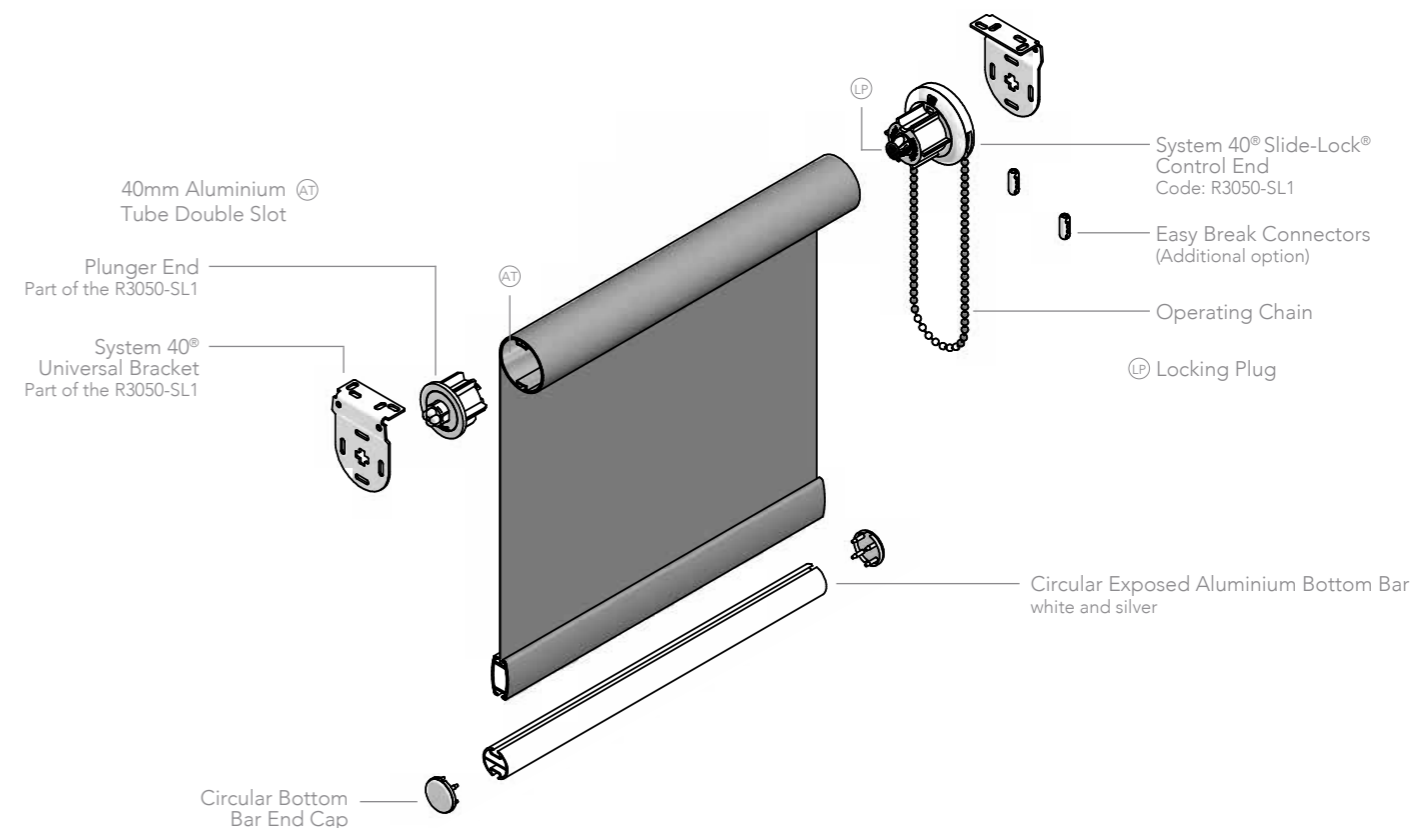

Width 2500mm
Drop 2900mm
Surface 6.5m²

Tube size

40mm

Fabrics

Artisan
Nightshade
Sombra Eco
Diffusor
Bespoke

40mm System Specifications

	500	750	1000	1125	1250	1375	1500	1625	1750	1875	2000	2125	2250	2375	2500
40mm / Artisan 300	23.11	26.37	29.06	32.09	34.78	39.96	42.64	45.33	48.02	50.71	53.39	57.74	60.43	63.12	65.80
500	23.89	27.60	30.52	33.88	36.57	42.75	45.43	48.12	50.80	53.48	56.18	61.20	63.88	66.57	69.25
700	24.68	28.83	31.98	35.67	38.36	45.54	48.22	50.91	53.59	56.27	58.96	64.65	67.34	70.02	72.71
900	25.48	30.06	33.43	37.46	40.15	48.32	51.01	53.69	56.38	59.06	61.75	68.11	70.79	73.47	76.16
1100	26.27	31.31	34.88	39.25	41.94	51.60	53.79	56.47	59.17	61.85	64.54	71.56	74.24	76.93	79.61
1300	27.06	32.54	36.34	41.04	43.73	51.73	56.07	59.26	61.95	64.64	67.33	75.01	77.69	80.38	83.07
1500	27.85	33.77	37.80	42.83	45.52	51.85	56.20	60.55	64.89	67.42	70.11	77.95	81.15	83.84	86.53
1700	28.46	33.94	39.25	43.27	47.31	51.97	56.33	60.67	65.02	69.37	72.89	78.07	82.42	86.77	89.98
1900	29.43	36.24	40.71	46.41	49.09	56.56	61.33	66.09	70.85	73.00	75.68	85.16	88.06	90.75	93.43
2100	30.22	36.57	42.17	47.15	50.88	56.68	61.45	66.21	70.98	75.75	78.47	85.28	90.05	94.20	96.88
2300	30.38	36.68	43.00	47.27	52.04	56.80	61.57	66.34	71.11	75.87	80.64	85.41	90.17	94.94	99.71
2500	31.80	39.94	45.07	51.78	54.46	70.61	73.31	75.99	78.67	81.36	84.04	95.74	98.42	101.11	103.79
2700	32.59	41.18	46.54	53.57	56.25	73.40	76.08	78.78	81.46	84.15	86.83	99.19	101.87	104.56	107.25
2900	33.38	42.41	47.99	55.36	58.04	76.19	78.87	81.56	84.24	86.94	89.62	102.64	105.33	108.02	110.71