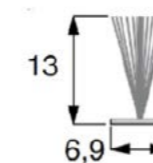

C110

Room darkening roller blind. This system is commonly used for studios, conference rooms, IT rooms or science laboratories. The C110 is manufactured with an extruded aluminium two part head box which comes in a 110mm cassette size. The roller tube for this system is 78mm reinforced extruded aluminium tube.

Standard

Fixed Crank
Side Channels
White RAL9016 Hardware

Optional

Detachable Crank
240v Hardwired Wall Switch
240v Remote Control
Battery
No Side Channels
Black RAL9005 Hardware
Grey Anodised Hardware

Max. size

Width 4000mm
Drop 3200mm (4500mm without side channels)
Surface 18m²

Fabrics

Artisan
Artisan+
Artisan Black-Out
Sombra Eco
Diffusor
Bespoke

Warranty

5 year

C110 Specifications