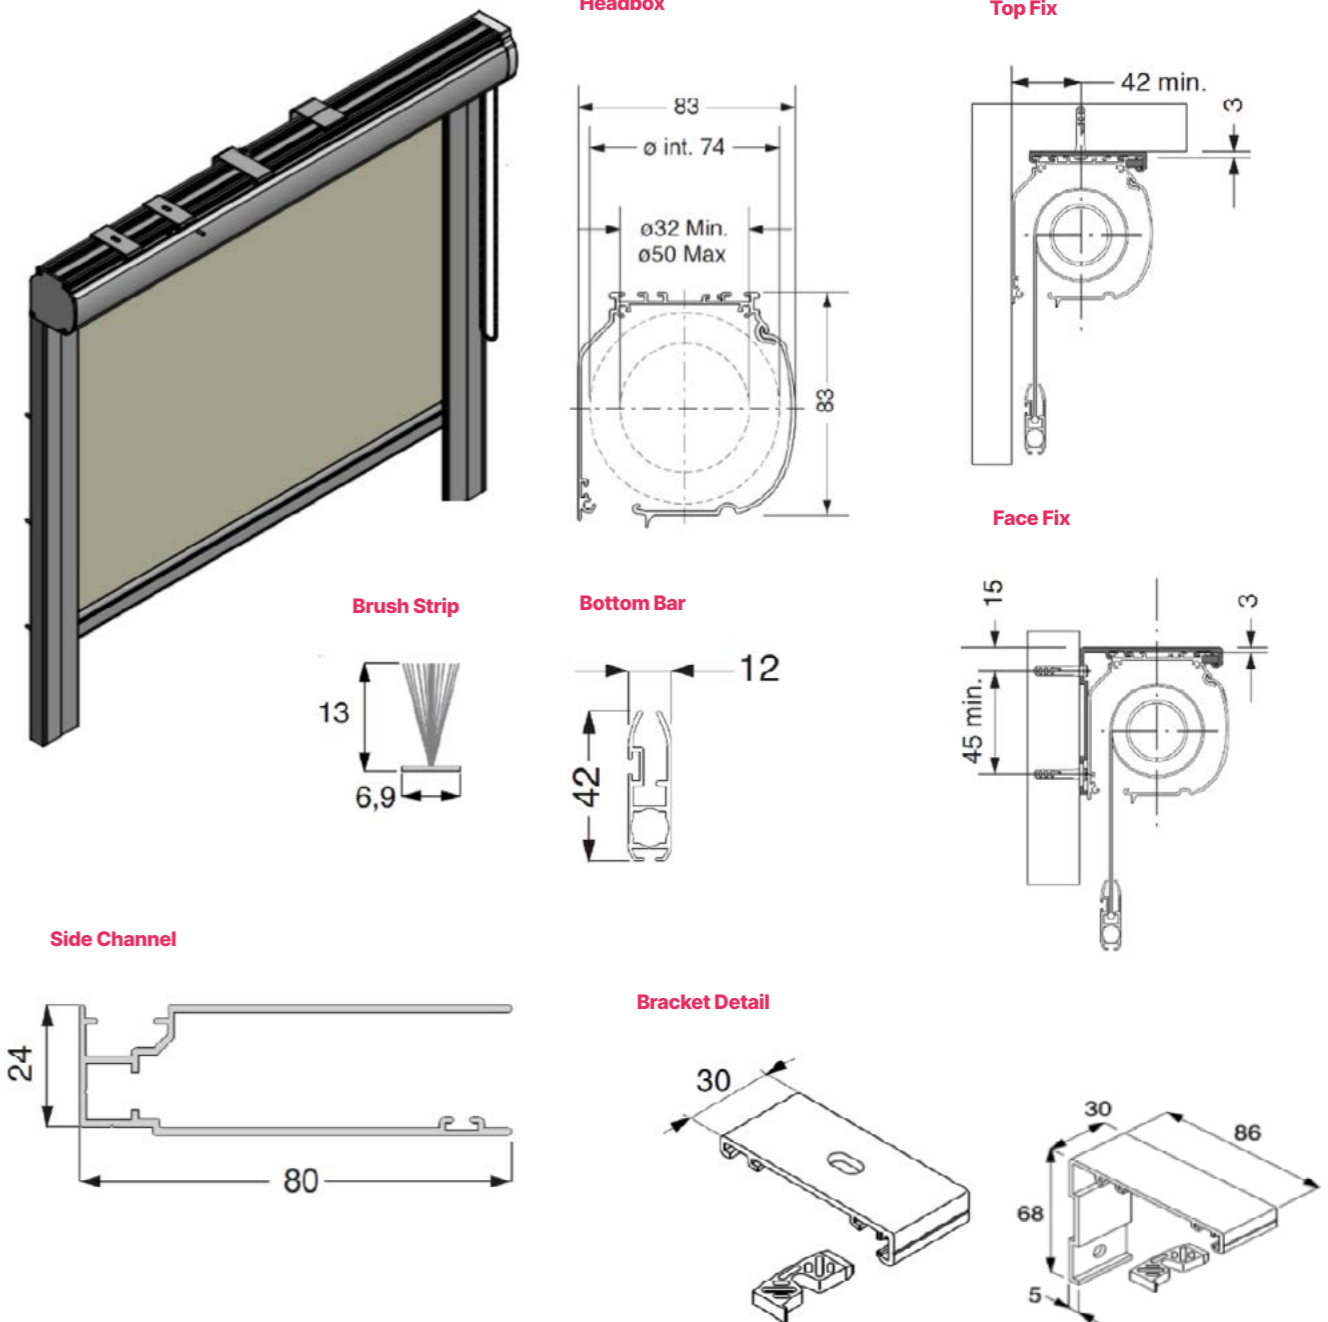

C83

Room darkening roller blind. This system is commonly used for studios, conference rooms, IT rooms or science laboratories. The C83 is manufactured with an extruded aluminium two part head box which comes in a 83mm cassette size. The roller tube for this system is 45mm reinforced extruded aluminium tube.

Standard

Nylon Chain
Side Channels
White RAL9016 Hardware

Max. size

Width 2800mm
Drop 2600mm
Surface 8m²

Optional

Metal Chain
Fixed Crank
Detachable Crank
240v Hardwired Wall Switch
240v Remote Control
Battery
No side channels
Black RAL9005 Hardware
Grey Anodised Hardware

Fabrics

Artisan
Artisan+
Artisan Black-Out
Sombra Eco
Diffusor
Bespoke

Warranty

5 year

C83 Specifications