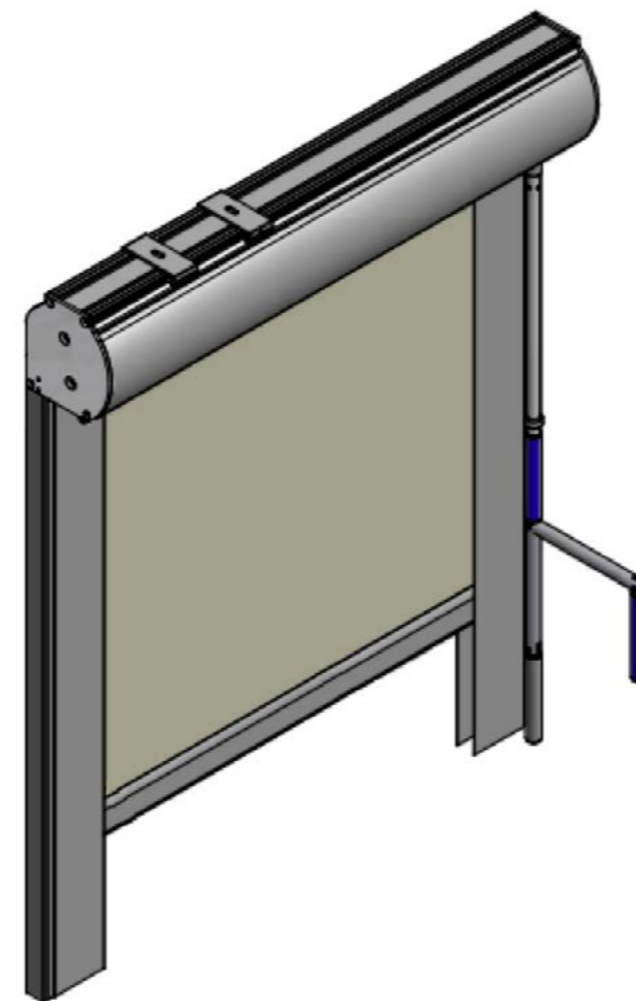

Width 4000mm
Drop 3200mm (4500mm without side channels)
Surface 18m²

Fabrics

Artisan
Artisan+
Artisan Black-Out
Sombra Eco
Diffusor
Bespoke

Warranty

5 year

C110 Specifications

Headbox

Brackets